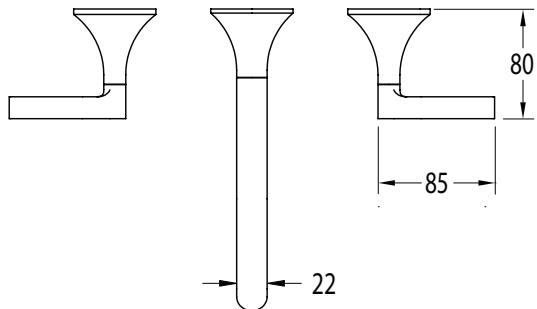

SUSSEX

Sussex Oria Wall Bath Set 215mm PVD Matte Black Lead Free

50947

SPECIFICATIONS

Recommended Use	Residential;Commercial
Colour Finish	Matte Black
Primary Material	Lead Free Brass
Recommended Pressure Range	150 - 500 kPa as per AS3500
Max Continuous Working Temperature (deg C)	65
Min Continuous Working Temperature (deg C)	1

WARRANTY

Residential Use (Years)	40
Commercial Use (Years)	10

Please refer to Sussex Warranty page for full Terms and Conditions

Dimensions are nominal measurements only.

CLEANING RECOMMENDATIONS:

We recommend the use of soapy water or approved cleaners. This product should not be cleaned with abrasive materials. Damage caused by any improper treatment is not covered by the product warranty. Refer to Warranty Conditions

Disclaimer: Products in this specification manual must by regulation be installed by licensed and registered trade people. The manufacturer/distributor reserves the right to vary specifications or delete models from their range without prior notification. Dimensions are nominal measurements only. Dimensions and set-outs listed are correct at time of publication however the manufacturer/distributor takes no responsibility for printing errors.

Published 12/05/2026

To see the complete Sussex range go to www.reece.com.au