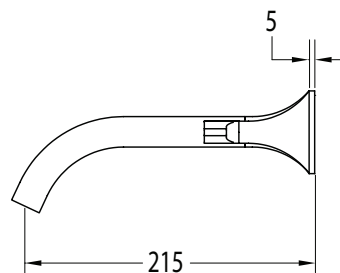

SUSSEX

Sussex Oria Wall Bath Set 215mm PVD Matte Black Lead Free

50947

SPECIFICATIONS

Recommended Use	Residential;Commercial
Colour Finish	Matte Black
Primary Material	Lead Free Brass
Recommended Pressure Range	150 - 500 kPa as per AS3500
Max Continuous Working Temperature (deg C)	65
Min Continuous Working Temperature (deg C)	1

WARRANTY

Residential Use (Years)	40
Commercial Use (Years)	10

Please refer to Sussex Warranty page for full Terms and Conditions

Dimensions are nominal measurements only.

CLEANING RECOMMENDATIONS:

We recommend the use of soapy water or approved cleaners. This product should not be cleaned with abrasive materials. Damage caused by any improper treatment is not covered by the product warranty. Refer to Warranty Conditions

Disclaimer: Products in this specification manual must by regulation be installed by licensed and registered trade people. The manufacturer/distributor reserves the right to vary specifications or delete models from their range without prior notification. Dimensions are nominal measurements only. Dimensions and set-outs listed are correct at time of publication however the manufacturer/distributor takes no responsibility for printing errors.

Published 12/05/2026

To see the complete Sussex range go to www.reece.com.au