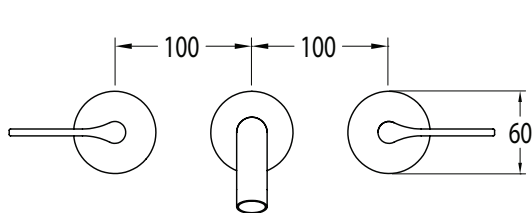

SUSSEX

Sussex Oria Wall Bath Set 215mm PVD Matte Black Lead Free

50947

SPECIFICATIONS

Recommended Use	Residential;Commercial
Colour Finish	Matte Black
Primary Material	Lead Free Brass
Recommended Pressure Range	150 - 500 kPa as per AS3500
Max Continuous Working Temperature (deg C)	65
Min Continuous Working Temperature (deg C)	1

WARRANTY

Residential Use (Years)	40
Commercial Use (Years)	10

Please refer to Sussex Warranty page for full Terms and Conditions

Dimensions are nominal measurements only.

CLEANING RECOMMENDATIONS:

We recommend the use of soapy water or approved cleaners. This product should not be cleaned with abrasive materials. Damage caused by any improper treatment is not covered by the product warranty. Refer to Warranty Conditions

Disclaimer: Products in this specification manual must by regulation be installed by licensed and registered trade people. The manufacturer/distributor reserves the right to vary specifications or delete models from their range without prior notification. Dimensions are nominal measurements only. Dimensions and set-outs listed are correct at time of publication however the manufacturer/distributor takes no responsibility for printing errors.

Published 12/05/2026

To see the complete Sussex range go to www.reece.com.au