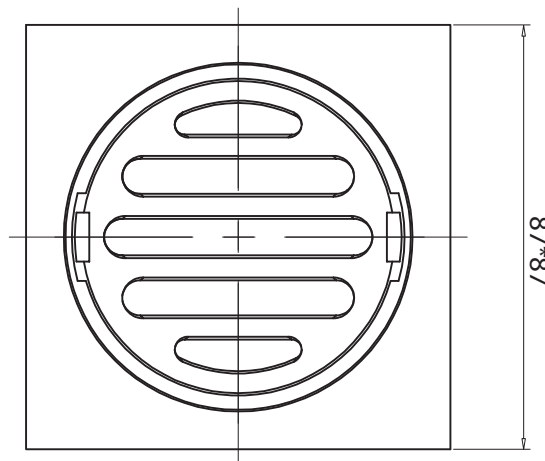

mizu

Mizu Drift Brass Trapscrew Grate Square 80mm Chrome

202293

SPECIFICATIONS	
Recommended Use	Residential;Commercial
Colour Finish	Polished Chrome
Primary Material	DR Brass
WARRANTY	
Parts Replacement Only - excludes labour costs (Years)	1
<i>Please refer to Mizu Warranty page for full Terms and Conditions</i>	