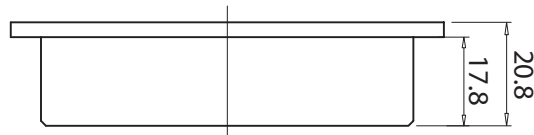

mizu

Mizu Drift Brass Trapscrew Grate Square 80mm Chrome

202293

SPECIFICATIONS	
Recommended Use	Residential;Commercial
Colour Finish	Polished Chrome
Primary Material	DR Brass
WARRANTY	
Parts Replacement Only - excludes labour costs (Years)	1
<i>Please refer to Mizu Warranty page for full Terms and Conditions</i>	