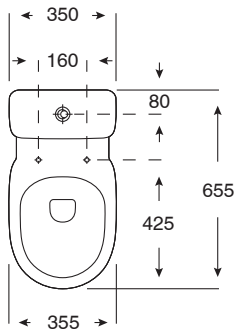

Roca Debba Rimless Close Coupled S Trap Back Inlet Toilet Suite (4 Star)

1831009

SPECIFICATIONS	
Recommended Use	Residential;Commercial
Rim Configuration	Rimless
Pan Outlet Type	S Trap
Pan Material	Vitreous China
Pan Weight (kg)	24
Toilet Seat Type	Soft Close;Quick Release
Toilet Seat Material	Urea
WARRANTY	
Residential & Commercial Use (Years)	25
Spare Parts & Labour (Years)	1
<i>Please refer to Roca Warranty page for full Terms and Conditions</i>	

Disclaimer: Products in this specification manual must by regulation be installed by licensed and registered trade people. The manufacturer/distributor reserves the right to vary specifications or delete models from their range without prior notification. Dimensions are nominal measurements only. Dimensions and set-outs listed are correct at time of publication however the manufacturer/distributor takes no responsibility for printing errors.