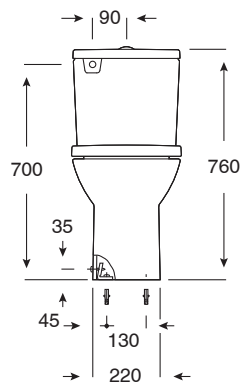

Roca Debba Rimless Close Coupled S Trap Back Inlet Toilet Suite (4 Star)

1831009

SPECIFICATIONS	
Recommended Use	Residential;Commercial
Rim Configuration	Rimless
Pan Outlet Type	S Trap
Pan Material	Vitreous China
Pan Weight (kg)	24
Toilet Seat Type	Soft Close;Quick Release
Toilet Seat Material	Urea
WARRANTY	
Residential & Commercial Use (Years)	25
Spare Parts & Labour (Years)	1
<i>Please refer to Roca Warranty page for full Terms and Conditions</i>	

Disclaimer: Products in this specification manual must by regulation be installed by licensed and registered trade people. The manufacturer/distributor reserves the right to vary specifications or delete models from their range without prior notification. Dimensions are nominal measurements only. Dimensions and set-outs listed are correct at time of publication however the manufacturer/distributor takes no responsibility for printing errors.