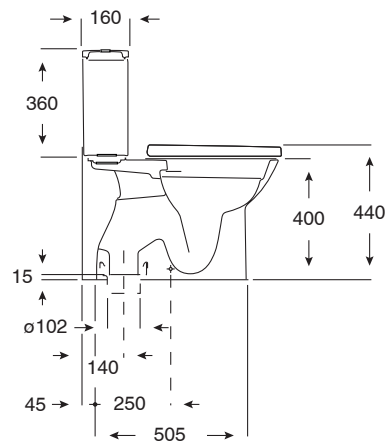

Roca Debba Rimless Close Coupled S Trap Back Inlet Toilet Suite (4 Star)

1831009

SPECIFICATIONS	
Recommended Use	Residential;Commercial
Rim Configuration	Rimless
Pan Outlet Type	S Trap
Pan Material	Vitreous China
Pan Weight (kg)	24
Toilet Seat Type	Soft Close;Quick Release
Toilet Seat Material	Urea
WARRANTY	
Residential & Commercial Use (Years)	25
Spare Parts & Labour (Years)	1
<i>Please refer to Roca Warranty page for full Terms and Conditions</i>	

Disclaimer: Products in this specification manual must by regulation be installed by licensed and registered trade people. The manufacturer/distributor reserves the right to vary specifications or delete models from their range without prior notification. Dimensions are nominal measurements only. Dimensions and set-outs listed are correct at time of publication however the manufacturer/distributor takes no responsibility for printing errors.