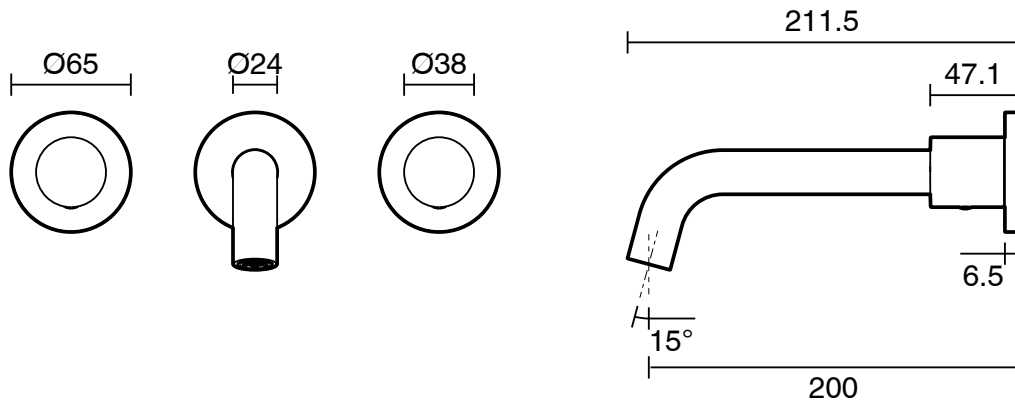

mizu

Mizu Drift Dial Wall Basin/Bath Set 200mm Brushed Brass (6 Star) Lead Free

34618

SPECIFICATIONS	
Recommended Use	Residential;Commercial
Colour Finish	Brushed Brass
Primary Material	Lead Free Brass
Recommended Pressure Range	150 - 500 kPa as per AS3500
Max Continuous Working Temperature (deg C)	65
Min Continuous Working Temperature (deg C)	5
WARRANTY	
Residential & Commercial Use (Years)	25
Spare Parts & Labour (Years)	1
<i>Please refer to Mizu Warranty page for full Terms and Conditions</i>	

Disclaimer: Products in this specification manual must by regulation be installed by licensed and registered trade people. The manufacturer/distributor reserves the right to vary specifications or delete models from their range without prior notification. Dimensions are nominal measurements only. Dimensions and set-outs listed are correct at time of publication however the manufacturer/distributor takes no responsibility for printing errors.