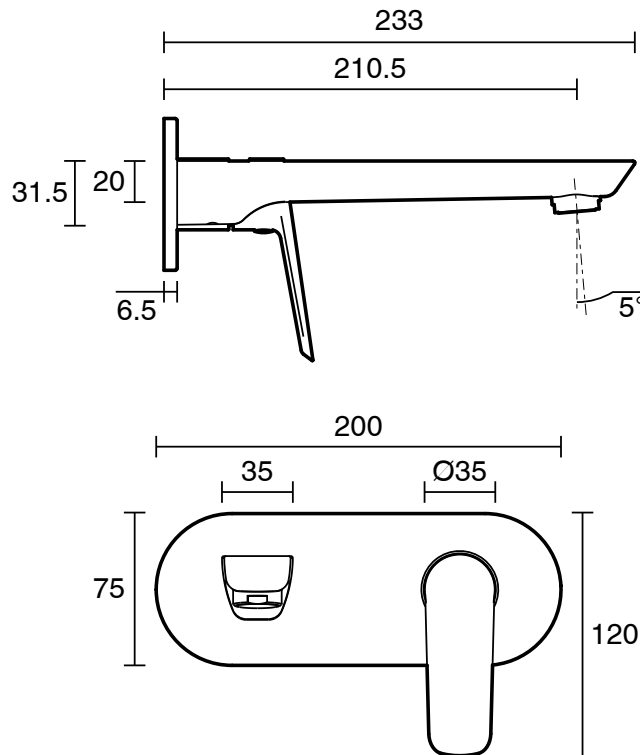

mizu

Mizu Bliss Wall Bath Mixer Tap Set 210mm Matte Black

9505358

SPECIFICATIONS

Recommended Use	Residential;Commercial
Colour Finish	Matte Black
Primary Material	DR Brass
Recommended Pressure Range	150 - 500 kPa as per AS3500
Max Continuous Working Temperature (deg C)	80
Min Continuous Working Temperature (deg C)	5

WARRANTY

Residential & Commercial Use (Years)	25
Spare Parts & Labour (Years)	1

Please refer to Mizu Warranty page for full Terms and Conditions

Dimensions are nominal measurements only.

CLEANING RECOMMENDATIONS:

We recommend the use of soapy water or approved cleaners. This product should not be cleaned with abrasive materials. Damage caused by any improper treatment is not covered by the product warranty. Refer to Warranty Conditions

Disclaimer: Products in this specification manual must by regulation be installed by licensed and registered trade people. The manufacturer/distributor reserves the right to vary specifications or delete models from their range without prior notification. Dimensions are nominal measurements only. Dimensions and set-outs listed are correct at time of publication however the manufacturer/distributor takes no responsibility for printing errors.

Published 01/04/2026

To see the complete Mizu range go to www.reece.com.au

WaterMark
AS/NZS 3718
WM-022094