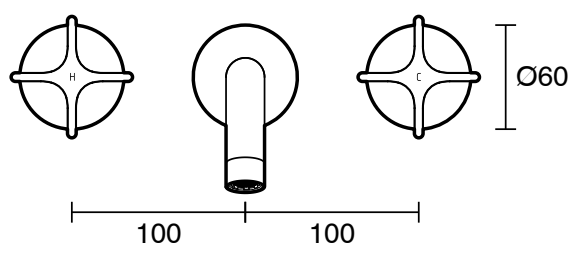

SUSSEX

Sussex Oria Cross Wall Bath Set 165mm PVD Brushed Gunmetal Lead Free

50961

SPECIFICATIONS

Recommended Use	Residential;Commercial
Colour Finish	Brushed Gunmetal
Primary Material	Lead Free Brass
Recommended Pressure Range	150 - 500 kPa as per AS3500
Max Continuous Working Temperature (deg C)	65
Min Continuous Working Temperature (deg C)	1

WARRANTY

Residential Use (Years)	40
Commercial Use (Years)	10

Please refer to Sussex Warranty page for full Terms and Conditions

Dimensions are nominal measurements only.

CLEANING RECOMMENDATIONS:

We recommend the use of soapy water or approved cleaners. This product should not be cleaned with abrasive materials. Damage caused by any improper treatment is not covered by the product warranty. Refer to Warranty Conditions

Disclaimer: Products in this specification manual must by regulation be installed by licensed and registered trade people. The manufacturer/distributor reserves the right to vary specifications or delete models from their range without prior notification. Dimensions are nominal measurements only. Dimensions and set-outs listed are correct at time of publication however the manufacturer/distributor takes no responsibility for printing errors.

Published 12/05/2026

To see the complete Sussex range go to www.reece.com.au