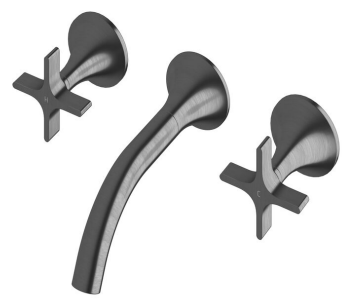

SUSSEX

Sussex Oria Cross Wall Bath Set 165mm PVD Brushed Gunmetal Lead Free

50961

SPECIFICATIONS

Recommended Use	Residential;Commercial
Colour Finish	Brushed Gunmetal
Primary Material	Lead Free Brass
Recommended Pressure Range	150 - 500 kPa as per AS3500
Max Continuous Working Temperature (deg C)	65
Min Continuous Working Temperature (deg C)	1

WARRANTY

Residential Use (Years)	40
Commercial Use (Years)	10

Please refer to Sussex Warranty page for full Terms and Conditions

Dimensions are nominal measurements only.

CLEANING RECOMMENDATIONS:

We recommend the use of soapy water or approved cleaners. This product should not be cleaned with abrasive materials. Damage caused by any improper treatment is not covered by the product warranty. Refer to Warranty Conditions

Disclaimer: Products in this specification manual must by regulation be installed by licensed and registered trade people. The manufacturer/distributor reserves the right to vary specifications or delete models from their range without prior notification. Dimensions are nominal measurements only. Dimensions and set-outs listed are correct at time of publication however the manufacturer/distributor takes no responsibility for printing errors.

Published 12/05/2026

To see the complete Sussex range go to www.reece.com.au