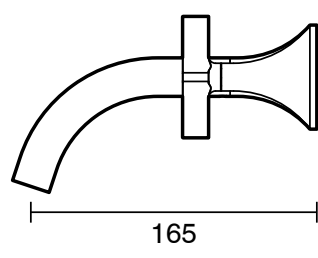

SUSSEX

Sussex Oria Cross Wall Bath Set 165mm PVD Brushed Gunmetal Lead Free

50961

SPECIFICATIONS

Recommended Use	Residential;Commercial
Colour Finish	Brushed Gunmetal
Primary Material	Lead Free Brass
Recommended Pressure Range	150 - 500 kPa as per AS3500
Max Continuous Working Temperature (deg C)	65
Min Continuous Working Temperature (deg C)	1

WARRANTY

Residential Use (Years)	40
Commercial Use (Years)	10

Please refer to Sussex Warranty page for full Terms and Conditions

Dimensions are nominal measurements only.

CLEANING RECOMMENDATIONS:

We recommend the use of soapy water or approved cleaners. This product should not be cleaned with abrasive materials. Damage caused by any improper treatment is not covered by the product warranty. Refer to Warranty Conditions

Disclaimer: Products in this specification manual must by regulation be installed by licensed and registered trade people. The manufacturer/distributor reserves the right to vary specifications or delete models from their range without prior notification. Dimensions are nominal measurements only. Dimensions and set-outs listed are correct at time of publication however the manufacturer/distributor takes no responsibility for printing errors.

Published 12/05/2026

To see the complete Sussex range go to www.reece.com.au