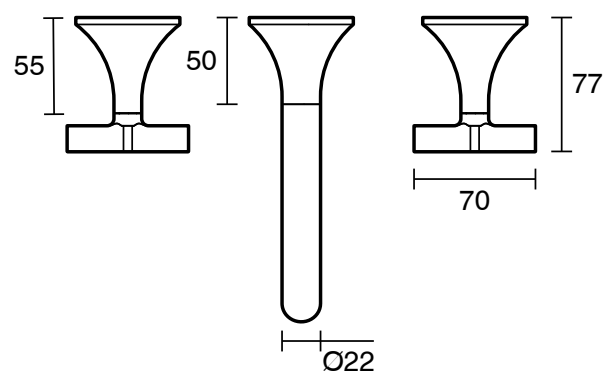

SUSSEX

Sussex Oria Cross Wall Bath Set 165mm PVD Brushed Gunmetal Lead Free

50961

SPECIFICATIONS

Recommended Use	Residential;Commercial
Colour Finish	Brushed Gunmetal
Primary Material	Lead Free Brass
Recommended Pressure Range	150 - 500 kPa as per AS3500
Max Continuous Working Temperature (deg C)	65
Min Continuous Working Temperature (deg C)	1

WARRANTY

Residential Use (Years)	40
Commercial Use (Years)	10

Please refer to Sussex Warranty page for full Terms and Conditions

Dimensions are nominal measurements only.

CLEANING RECOMMENDATIONS:

We recommend the use of soapy water or approved cleaners. This product should not be cleaned with abrasive materials. Damage caused by any improper treatment is not covered by the product warranty. Refer to Warranty Conditions

Disclaimer: Products in this specification manual must by regulation be installed by licensed and registered trade people. The manufacturer/distributor reserves the right to vary specifications or delete models from their range without prior notification. Dimensions are nominal measurements only. Dimensions and set-outs listed are correct at time of publication however the manufacturer/distributor takes no responsibility for printing errors.

Published 12/05/2026

To see the complete Sussex range go to www.reece.com.au