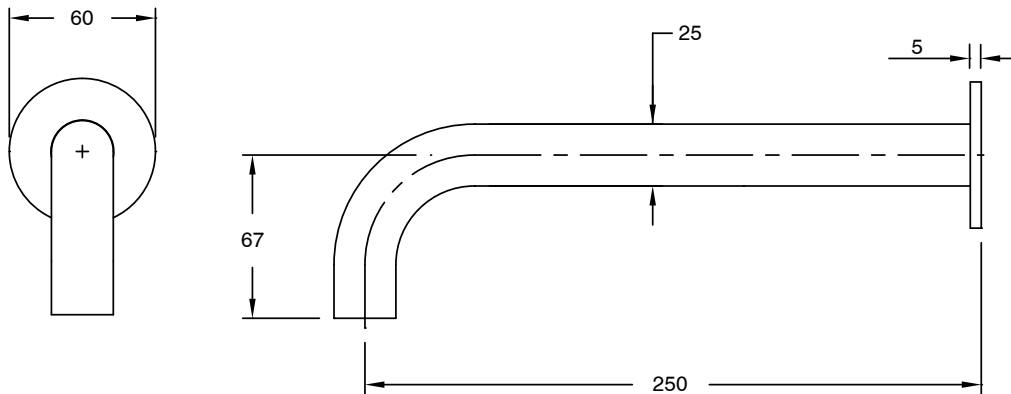

SUSSEX

Sussex Pure Wall Bath Outlet 250mm PVD Brushed Gold Lead Free

47001

SPECIFICATIONS	
Recommended Use	Residential;Commercial
Colour Finish	Brushed Gold
Primary Material	Lead Free Brass
Recommended Pressure Range	150 - 500 kPa as per AS3500
Max Continuous Working Temperature (deg C)	65
Min Continuous Working Temperature (deg C)	1
WARRANTY	
Residential Use (Years)	40
Commercial Use (Years)	10
<i>Please refer to Sussex Warranty page for full Terms and Conditions</i>	