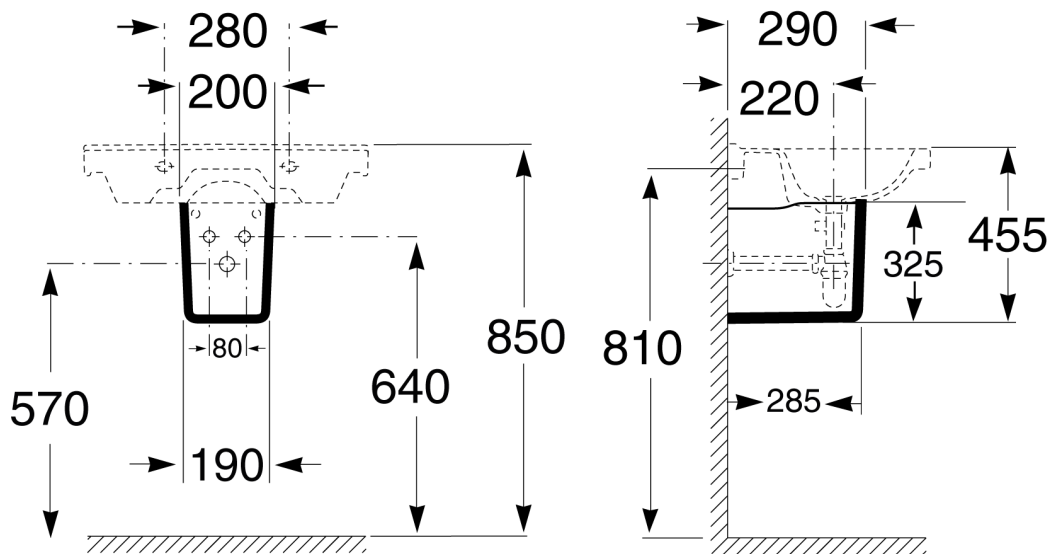

## Roca Debba Semi Pedestal Suit 500mm Wall Basin White

9506367

SPECIFICATIONS	
Recommended Use	Residential;Commercial
Primary Material	Vitreous China
Colour Finish	White
Mounting	Wall
Basin Included	No
Plug & Waste Included	No
WARRANTY	
Residential & Commercial Use (Years)	25
Spare Parts & Labour (Years)	1
<i>Please refer to Roca Warranty page for full Terms and Conditions</i>	

Dimensions are nominal measurements only.