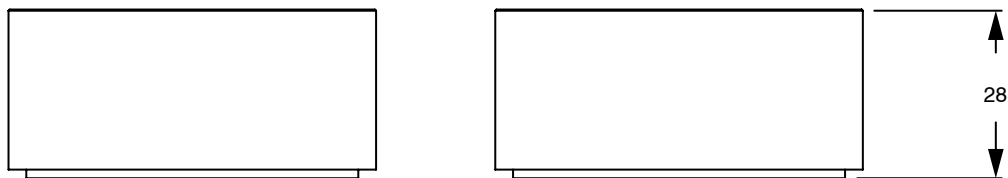

SUSSEX

Sussex Pure Progressive Dual Mixer System with Cirque Textured Handles
PVD Matte Black Lead Free
50297

SPECIFICATIONS

Recommended Use	Residential;Commercial
Colour Finish	Matte Black
Primary Material	Lead Free Brass
Recommended Pressure Range	150 - 500 kPa as per AS3500
Max Continuous Working Temperature (deg C)	65
Min Continuous Working Temperature (deg C)	1

WARRANTY

Residential Use (Years)	40
Commercial Use (Years)	10

Please refer to Sussex Warranty page for full Terms and Conditions

Dimensions are nominal measurements only.

CLEANING RECOMMENDATIONS:

We recommend the use of soapy water or approved cleaners. This product should not be cleaned with abrasive materials. Damage caused by any improper treatment is not covered by the product warranty. Refer to Warranty Conditions

Disclaimer: Products in this specification manual must by regulation be installed by licensed and registered trade people. The manufacturer/distributor reserves the right to vary specifications or delete models from their range without prior notification. Dimensions are nominal measurements only. Dimensions and set-outs listed are correct at time of publication however the manufacturer/distributor takes no responsibility for printing errors.

Published 14/05/2026

To see the complete Sussex range go to www.reece.com.au