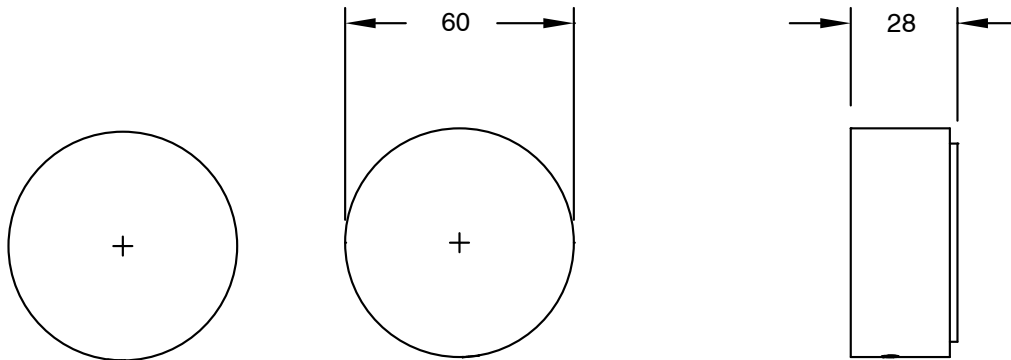

SUSSEX

Sussex Pure Basin Top Assembly with Diamond Textured Handles PVD Matte Black Lead Free

47188

SPECIFICATIONS	
Recommended Use	Residential;Commercial
Colour Finish	Matte Black
Primary Material	Lead Free Brass
Recommended Pressure Range	150 - 500 kPa as per AS3500
Max Continuous Working Temperature (deg C)	65
Min Continuous Working Temperature (deg C)	1
WARRANTY	
Residential Use (Years)	40
Commercial Use (Years)	10
<i>Please refer to Sussex Warranty page for full Terms and Conditions</i>	