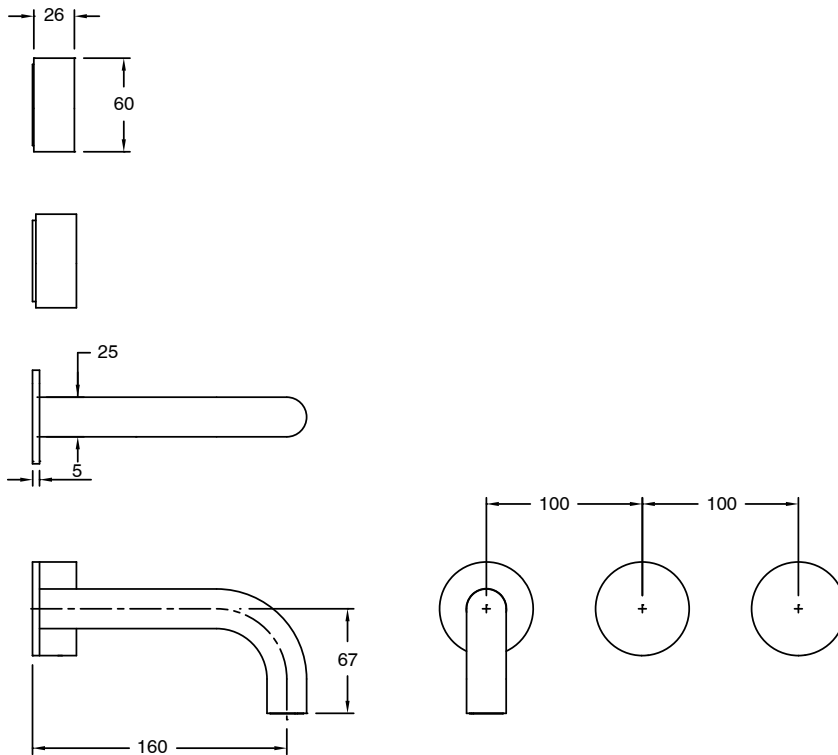

SUSSEX

Sussex Pure Wall Basin Hostess System 160mm with Linear Textured Handles
PVD Matte Black (3 Star) Lead Free
50779

SPECIFICATIONS

Recommended Use	Residential;Commercial
Colour Finish	Matte Black
Primary Material	Lead Free Brass
Recommended Pressure Range	150 - 500 kPa as per AS3500
Max Continuous Working Temperature (deg C)	65
Min Continuous Working Temperature (deg C)	1

WARRANTY

Residential Use (Years)	40
Commercial Use (Years)	10

Please refer to Sussex Warranty page for full Terms and Conditions

Dimensions are nominal measurements only.

CLEANING RECOMMENDATIONS:

We recommend the use of soapy water or approved cleaners. This product should not be cleaned with abrasive materials. Damage caused by any improper treatment is not covered by the product warranty. Refer to Warranty Conditions

Disclaimer: Products in this specification manual must by regulation be installed by licensed and registered trade people. The manufacturer/distributor reserves the right to vary specifications or delete models from their range without prior notification. Dimensions are nominal measurements only. Dimensions and set-outs listed are correct at time of publication however the manufacturer/distributor takes no responsibility for printing errors.

Published 07/05/2026

To see the complete Sussex range go to www.reece.com.au