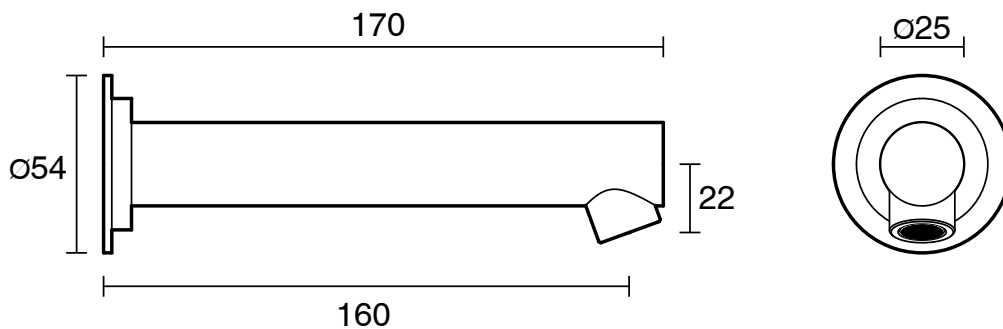

SUSSEX

Scala Wall Bath Outlet Straight 160mm PVD Brushed Nickel Lead Free

51229

SPECIFICATIONS

Recommended Use	Residential;Commercial
Colour Finish	Brushed Nickel
Primary Material	Lead Free Brass
Recommended Pressure Range	150 - 500 kPa as per AS3500
Max Continuous Working Temperature (deg C)	65
Min Continuous Working Temperature (deg C)	1

WARRANTY

Residential Use (Years)	40
Commercial Use (Years)	10

Please refer to Sussex Warranty page for full Terms and Conditions

Dimensions are nominal measurements only.

CLEANING RECOMMENDATIONS:

We recommend the use of soapy water or approved cleaners. This product should not be cleaned with abrasive materials. Damage caused by any improper treatment is not covered by the product warranty. Refer to Warranty Conditions

Disclaimer: Products in this specification manual must by regulation be installed by licensed and registered trade people. The manufacturer/distributor reserves the right to vary specifications or delete models from their range without prior notification. Dimensions are nominal measurements only. Dimensions and set-outs listed are correct at time of publication however the manufacturer/distributor takes no responsibility for printing errors.

Published 12/05/2026

To see the complete Sussex range go to
www.reece.com.au