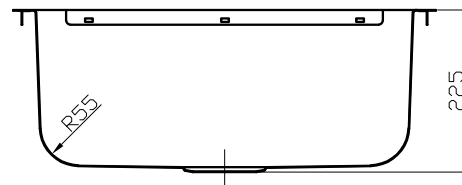

Dimensions are nominal measurements only.

CLEANING RECOMMENDATIONS:

We recommend the use of soapy water or approved cleaners. This product should not be cleaned with abrasive materials. Damage caused by any improper treatment is not covered by the product warranty. Refer to Warranty Conditions

Disclaimer: Products in this specification manual must by regulation be installed by licensed and registered trade people. The manufacturer/distributor reserves the right to vary specifications or delete models from their range without prior notification. Dimensions are nominal measurements only. Dimensions and set-outs listed are correct at time of publication however the manufacturer/distributor takes no responsibility for printing errors.

Published 01/04/2026

To see the complete Posh range go to
www.reece.com.au