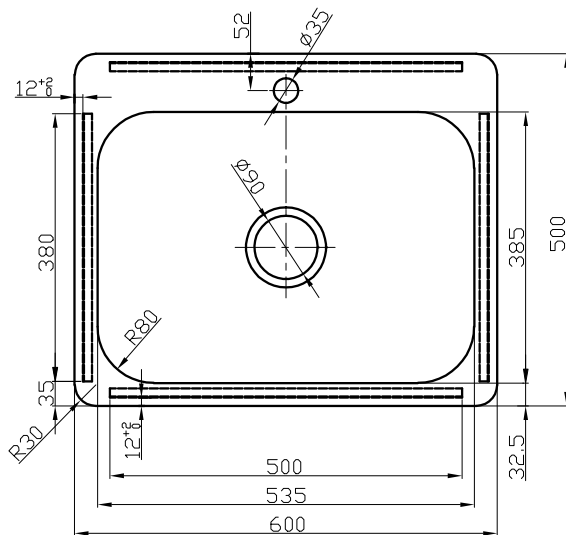

Dimensions are nominal measurements only.

CLEANING RECOMMENDATIONS:

We recommend the use of soapy water or approved cleaners. This product should not be cleaned with abrasive materials. Damage caused by any improper treatment is not covered by the product warranty. Refer to Warranty Conditions

Disclaimer: Products in this specification manual must by regulation be installed by licensed and registered trade people. The manufacturer/distributor reserves the right to vary specifications or delete models from their range without prior notification. Dimensions are nominal measurements only. Dimensions and set-outs listed are correct at time of publication however the manufacturer/distributor takes no responsibility for printing errors.

Published 01/04/2026

To see the complete Posh range go to
www.reece.com.au