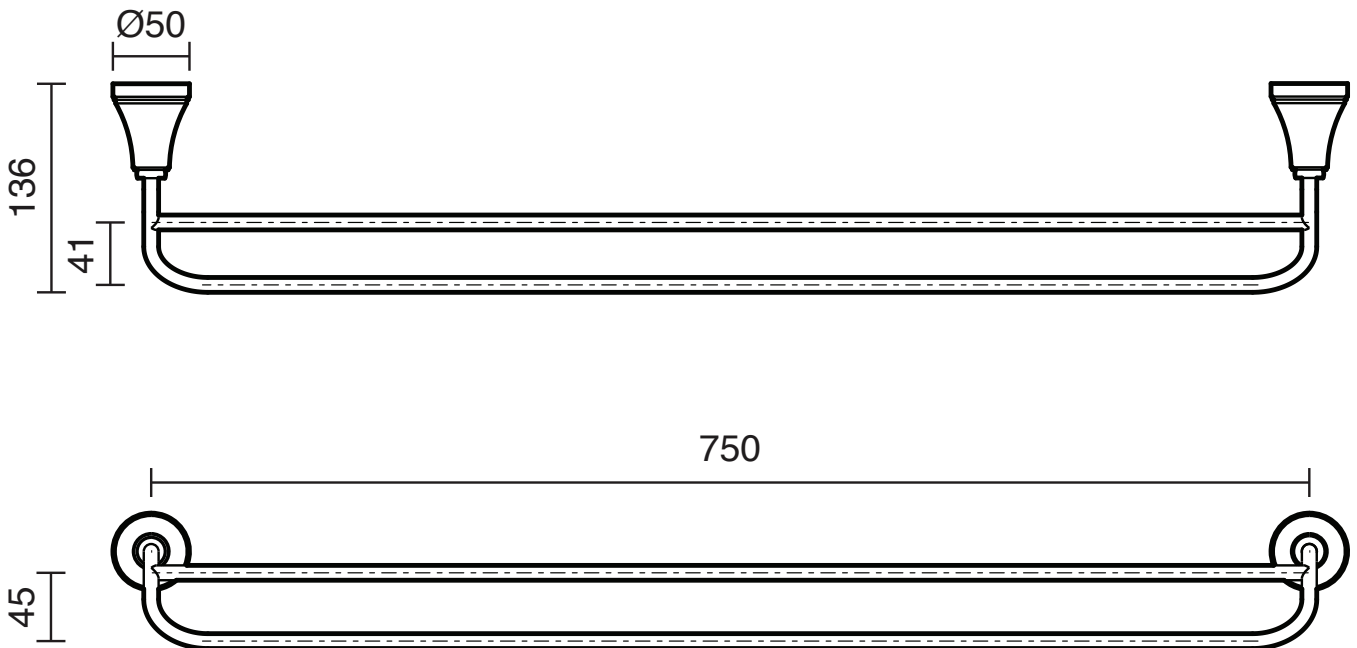

KADO

Kado Era Double Towel Rail 750mm Brass Gold

9507720

SPECIFICATIONS

Recommended Use	Residential;Commercial
Colour	Brass Gold
Material	Zinc/Steel

WARRANTY

Residential & Commercial Use (Years)	25
Parts Replacement Only (Years)	1

Please refer to Kado Warranty Page for full Terms and Conditions

Dimensions are nominal measurements only.

CLEANING RECOMMENDATIONS:

We recommend the use of soapy water or approved cleaners. This product should not be cleaned with abrasive materials. Damage caused by any improper treatment is not covered by the product warranty. Refer to Warranty Conditions

Disclaimer: Products in this specification manual must by regulation be installed by licensed and registered trade people. The manufacturer/distributor reserves the right to vary specifications or delete models from their range without prior notification. Dimensions are nominal measurements only. Dimensions and set-outs listed are correct at time of publication however the manufacturer/distributor takes no responsibility for printing errors.

Published 01/04/2026

To see the complete Kado range go to
www.reece.com.au