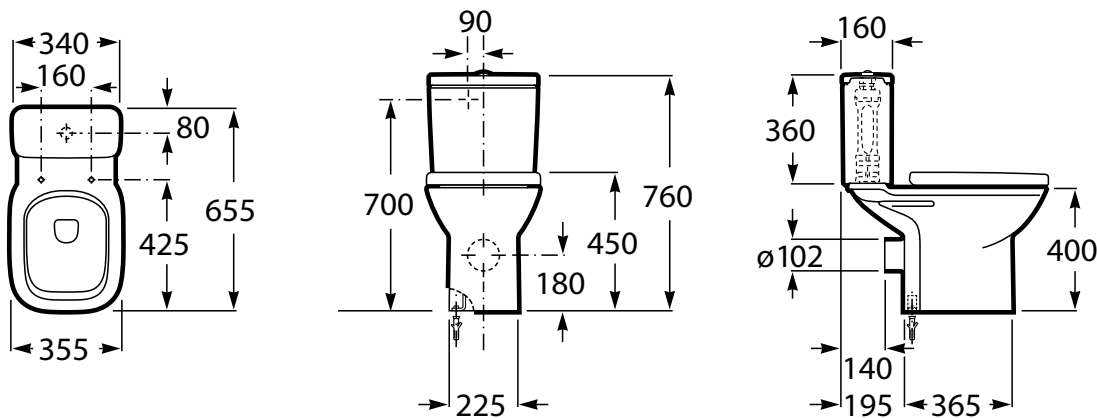

Roca Debba Close Coupled Toilet Suite P Trap Back Inlet with Soft Close Quick Release MK2 Seat White Chrome (4 Star)

9508933

SPECIFICATIONS

Recommended Use	Residential;Commercial
Rim Configuration	Box
Pan Outlet Type	P Trap
Pan Material	Vitreous China
Pan Weight (kg)	22
Toilet Seat Type	Soft Close;Quick Release
Toilet Seat Material	Polypropylene (PP)

WARRANTY

Residential & Commercial Use (Years)	25
Spare Parts & Labour (Years)	1

Please refer to Roca Warranty page for full Terms and Conditions