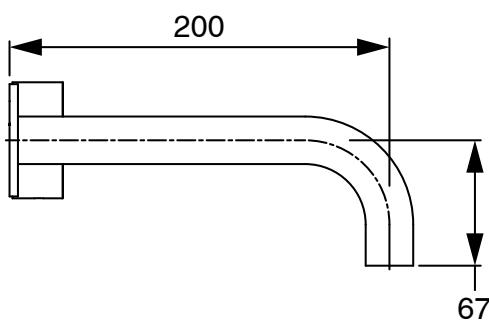

SUSSEX

Sussex Pure Progressive Wall Basin Mixer System 200mm with Cirque Textured Handles PVD Brushed Nickel (3 Star) Lead Free 50494

SPECIFICATIONS	
Recommended Use	Residential;Commercial
Colour Finish	Brushed Nickel
Primary Material	Lead Free Brass
Recommended Pressure Range	150 - 500 kPa as per AS3500
Max Continuous Working Temperature (deg C)	65
Min Continuous Working Temperature (deg C)	1
WARRANTY	
Residential Use (Years)	40
Commercial Use (Years)	10
<i>Please refer to Sussex Warranty page for full Terms and Conditions</i>	