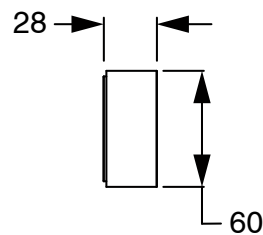

SUSSEX

Sussex Pure Progressive Wall Basin Mixer System 200mm with Cirque Textured Handles PVD Brushed Nickel (3 Star) Lead Free 50494

SPECIFICATIONS	
Recommended Use	Residential;Commercial
Colour Finish	Brushed Nickel
Primary Material	Lead Free Brass
Recommended Pressure Range	150 - 500 kPa as per AS3500
Max Continuous Working Temperature (deg C)	65
Min Continuous Working Temperature (deg C)	1
WARRANTY	
Residential Use (Years)	40
Commercial Use (Years)	10
<i>Please refer to Sussex Warranty page for full Terms and Conditions</i>	