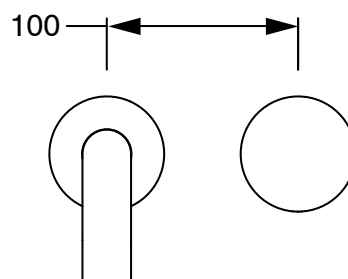

SUSSEX

Sussex Pure Progressive Wall Basin Mixer System 200mm with Cirque Textured Handles PVD Brushed Nickel (3 Star) Lead Free 50494

SPECIFICATIONS	
Recommended Use	Residential;Commercial
Colour Finish	Brushed Nickel
Primary Material	Lead Free Brass
Recommended Pressure Range	150 - 500 kPa as per AS3500
Max Continuous Working Temperature (deg C)	65
Min Continuous Working Temperature (deg C)	1
WARRANTY	
Residential Use (Years)	40
Commercial Use (Years)	10
<i>Please refer to Sussex Warranty page for full Terms and Conditions</i>	