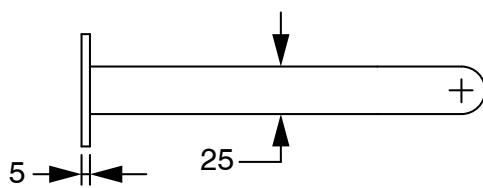

SUSSEX

Sussex Pure Progressive Wall Basin Mixer System 200mm with Cirque Textured Handles PVD Brushed Nickel (3 Star) Lead Free 50494

SPECIFICATIONS	
Recommended Use	Residential;Commercial
Colour Finish	Brushed Nickel
Primary Material	Lead Free Brass
Recommended Pressure Range	150 - 500 kPa as per AS3500
Max Continuous Working Temperature (deg C)	65
Min Continuous Working Temperature (deg C)	1
WARRANTY	
Residential Use (Years)	40
Commercial Use (Years)	10
<i>Please refer to Sussex Warranty page for full Terms and Conditions</i>	