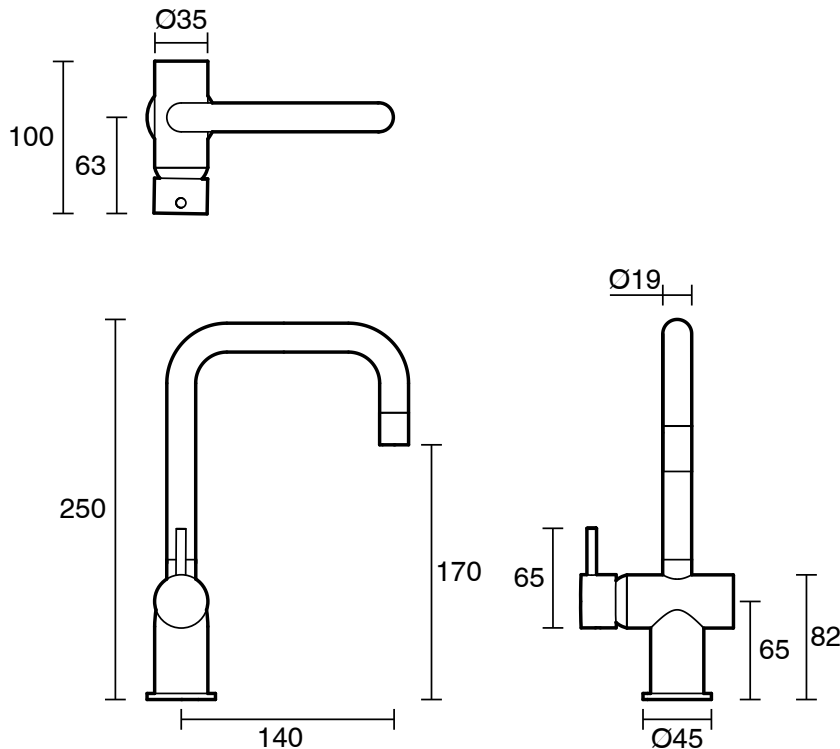

SUSSEX

Scala Mini Basin / Sink Mixer Square Small Left Hand Chrome (5 Star) Lead Free

51898

SPECIFICATIONS	
Recommended Use	Residential;Commercial
Colour Finish	Polished Chrome
Primary Material	Lead Free Brass
Recommended Pressure Range	150 - 500 kPa as per AS3500
Max Continuous Working Temperature (deg C)	65
Min Continuous Working Temperature (deg C)	1
WARRANTY	
Residential Use (Years)	40
Commercial Use (Years)	10
<i>Please refer to Sussex Warranty page for full Terms and Conditions</i>	

Disclaimer: Products in this specification manual must by regulation be installed by licensed and registered trade people. The manufacturer/distributor reserves the right to vary specifications or delete models from their range without prior notification. Dimensions are nominal measurements only. Dimensions and set-outs listed are correct at time of publication however the manufacturer/distributor takes no responsibility for printing errors.