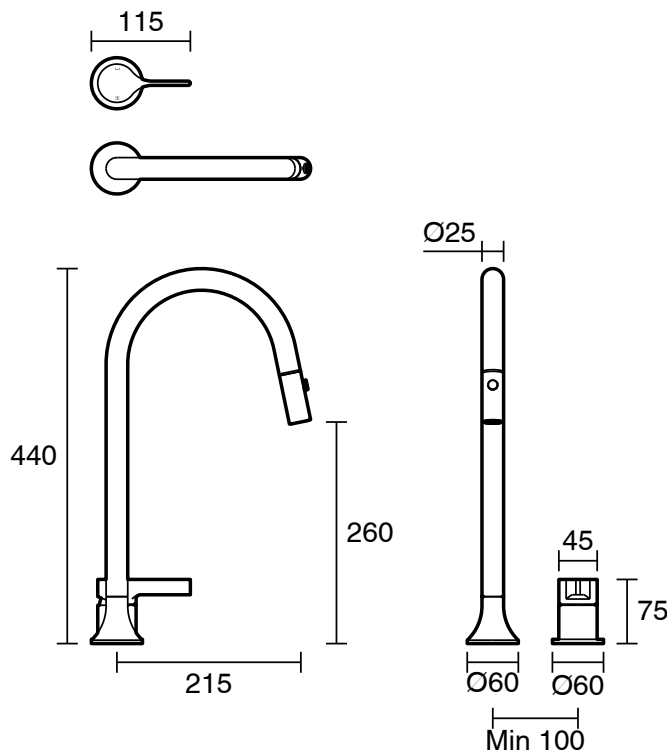

SUSSEX

Sussex Oria Pull Out Hob Sink Mixer Set PVD Matte Black (5 Star) Lead Free

30161

SPECIFICATIONS	
Recommended Use	Residential;Commercial
Colour Finish	Matte Black
Primary Material	Lead Free Brass
Recommended Pressure Range	150 - 500 kPa as per AS3500
Max Continuous Working Temperature (deg C)	65
Min Continuous Working Temperature (deg C)	1
WARRANTY	
Residential Use (Years)	40
Commercial Use (Years)	10
<i>Please refer to Sussex Warranty page for full Terms and Conditions</i>	

Disclaimer: Products in this specification manual must by regulation be installed by licensed and registered trade people. The manufacturer/distributor reserves the right to vary specifications or delete models from their range without prior notification. Dimensions are nominal measurements only. Dimensions and set-outs listed are correct at time of publication however the manufacturer/distributor takes no responsibility for printing errors.