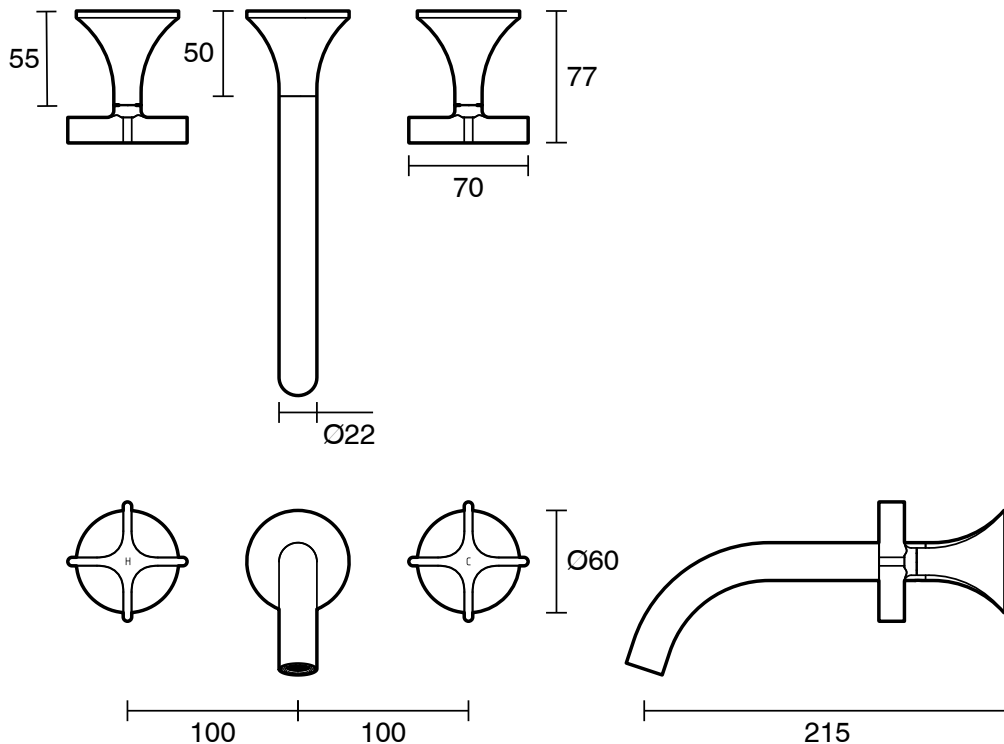

## Sussex Oria Cross Wall Bath Set 215mm PVD Brushed Gold Lead Free

50972

SPECIFICATIONS	
Recommended Use	Residential;Commercial
Colour Finish	Brushed Gold
Primary Material	Lead Free Brass
Recommended Pressure Range	150 - 500 kPa as per AS3500
Max Continuous Working Temperature (deg C)	65
Min Continuous Working Temperature (deg C)	1
WARRANTY	
Residential Use (Years)	40
Commercial Use (Years)	10
<i>Please refer to Sussex Warranty page for full Terms and Conditions</i>	

Dimensions are nominal measurements only.