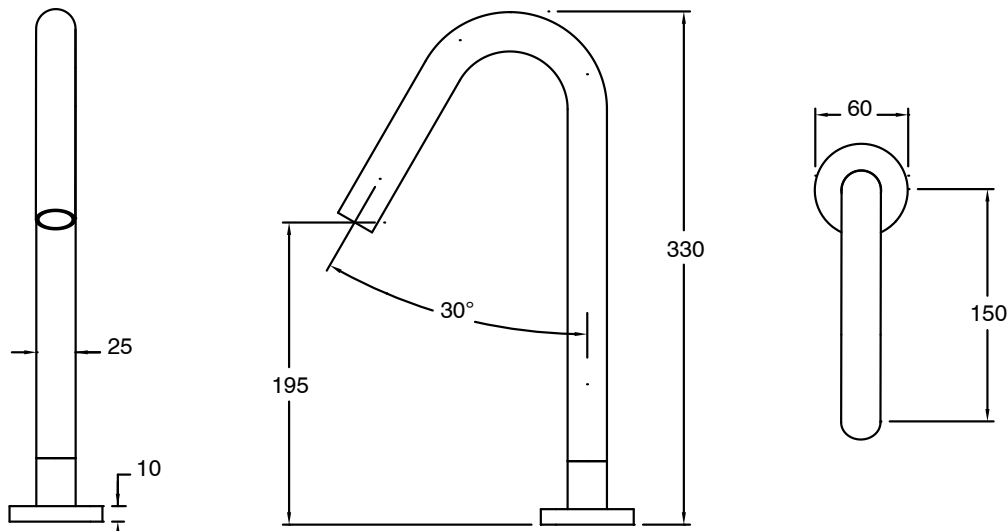

SUSSEX

Sussex Pure Hob Spa Outlet Chrome Lead Free

49918

SPECIFICATIONS	
Recommended Use	Residential;Commercial
Colour Finish	Polished Chrome
Primary Material	Lead Free Brass
Recommended Pressure Range	150 - 500 kPa as per AS3500
Max Continuous Working Temperature (deg C)	65
Min Continuous Working Temperature (deg C)	1
WARRANTY	
Residential Use (Years)	40
Commercial Use (Years)	10
<i>Please refer to Sussex Warranty page for full Terms and Conditions</i>	

Disclaimer: Products in this specification manual must by regulation be installed by licensed and registered trade people. The manufacturer/distributor reserves the right to vary specifications or delete models from their range without prior notification. Dimensions are nominal measurements only. Dimensions and set-outs listed are correct at time of publication however the manufacturer/distributor takes no responsibility for printing errors.