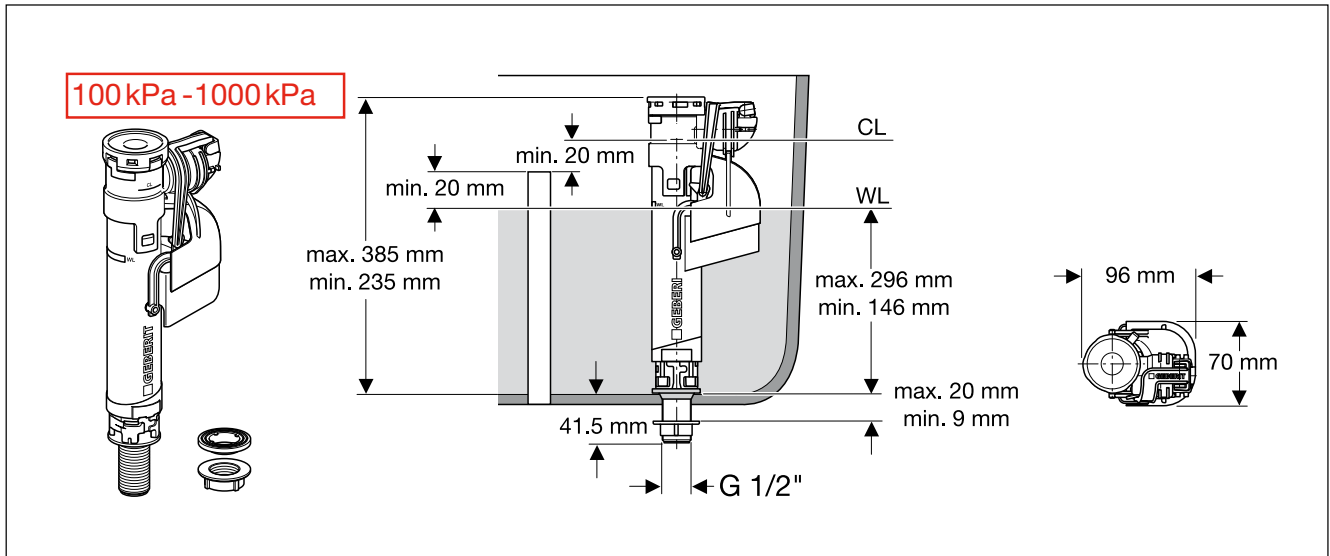

LAUFEN

Pro A

CC BTW SUITE BOTTOM INLET

INSTALLATION BOTTOM INLET

Plumbers, please ensure a copy of the installation instructions is left with the end user for future reference

LAUFEN

Pro A

CC BTW SUITE BOTTOM INLET