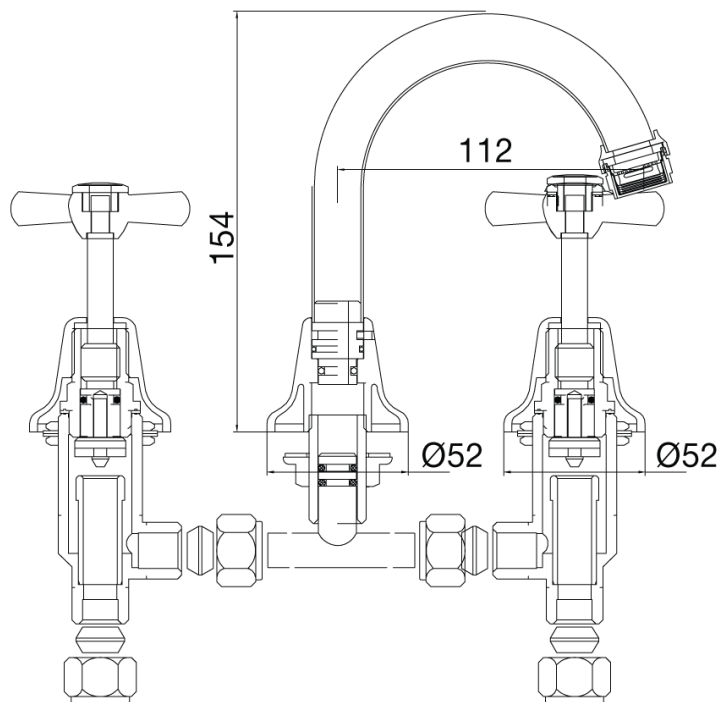

Posh Bristol Basin Set Swivel Chrome/ Gold (4 Star)

9502200

SPECIFICATIONS

Recommended Use	Residential;Commercial
Colour Finish	Chrome;Gold
Primary Material	DR Brass
Recommended Pressure Range	150 - 500 kPa as per AS3500
Max Continuous Working Temperature (deg C)	80
Min Continuous Working Temperature (deg C)	5
Hot Water Unit Suitability	Storage Tank;Continuous Flow

WARRANTY

Residential & Commercial Use (Years)	25
Spare Parts & Labour (Years)	1

Please refer to Posh Warranty Page for full Terms and Conditions

Dimensions are nominal measurements only.

CLEANING RECOMMENDATIONS:

We recommend the use of soapy water or approved cleaners. This product should not be cleaned with abrasive materials. Damage caused by any improper treatment is not covered by the product warranty. Refer to Warranty Conditions

Disclaimer: Products in this specification manual must by regulation be installed by licensed and registered trade people. The manufacturer/distributor reserves the right to vary specifications or delete models from their range without prior notification. Dimensions are nominal measurements only. Dimensions and set-outs listed are correct at time of publication however the manufacturer/distributor takes no responsibility for printing errors.

Published 01/04/2026

To see the complete Posh range go to
www.reece.com.au