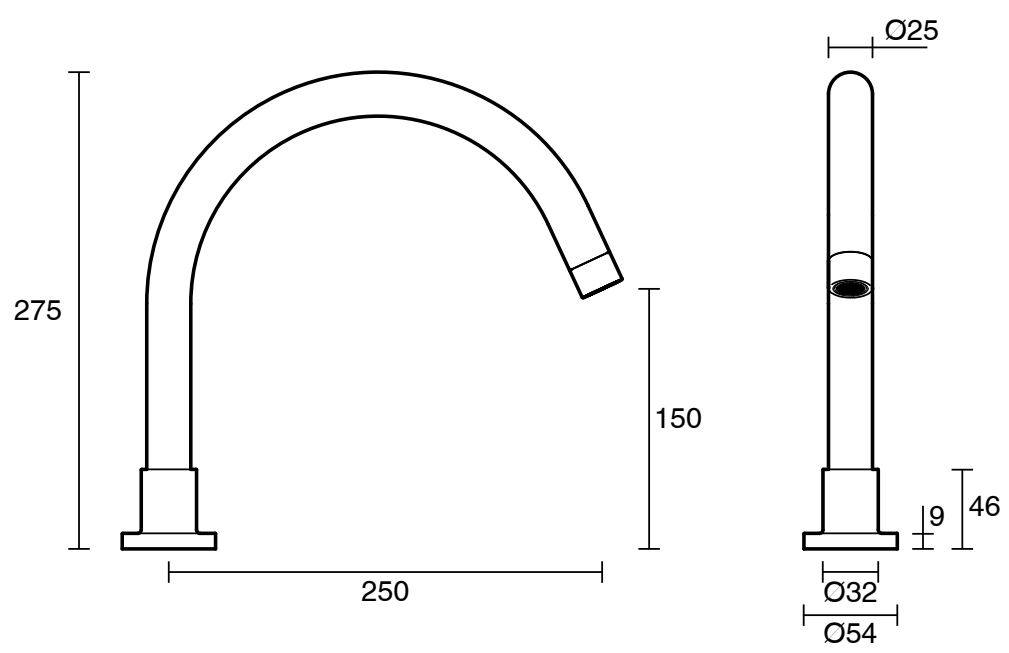

SUSSEX

Sussex Scala Hob Spa Outlet Curved PVD Brushed Platinum Gold Lead Free

51795

SPECIFICATIONS

Recommended Use	Residential;Commercial
Colour Finish	Brushed Platinum Gold
Primary Material	Lead Free Brass
Recommended Pressure Range	150 - 500 kPa as per AS3500
Max Continuous Working Temperature (deg C)	65
Min Continuous Working Temperature (deg C)	1

WARRANTY

Residential Use (Years)	40
Commercial Use (Years)	10

Please refer to Sussex Warranty page for full Terms and Conditions

Dimensions are nominal measurements only.

CLEANING RECOMMENDATIONS:

We recommend the use of soapy water or approved cleaners. This product should not be cleaned with abrasive materials. Damage caused by any improper treatment is not covered by the product warranty. Refer to Warranty Conditions

Disclaimer: Products in this specification manual must by regulation be installed by licensed and registered trade people. The manufacturer/distributor reserves the right to vary specifications or delete models from their range without prior notification. Dimensions are nominal measurements only. Dimensions and set-outs listed are correct at time of publication however the manufacturer/distributor takes no responsibility for printing errors.

Published 14/05/2026

To see the complete Sussex range go to www.reece.com.au