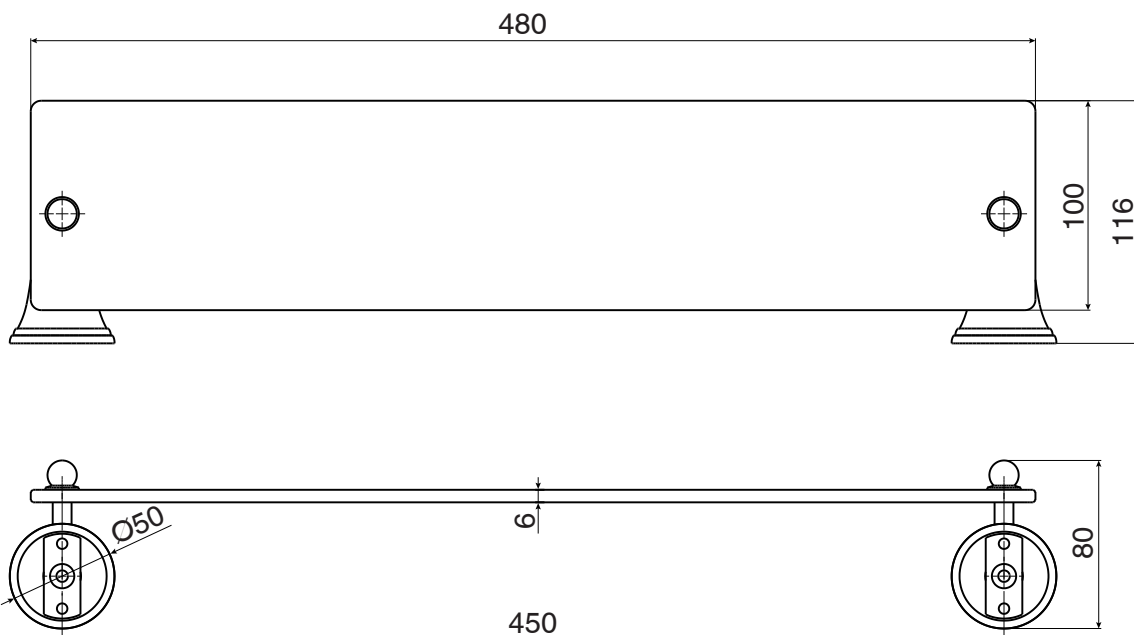

WARRANTY

Residential & Commercial Use (Years)	25
Spare Parts & Labour (Years)	1

Please refer to Posh Warranty Page for full Terms and Conditions