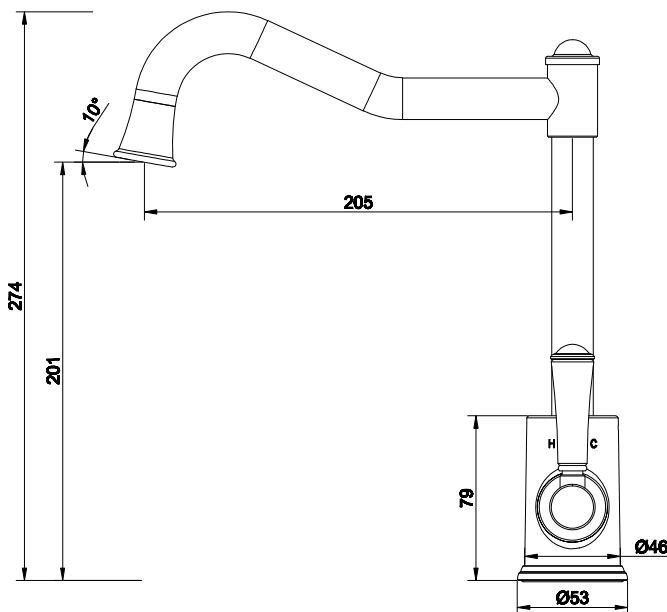

Posh Canterbury English Sink Mixer Tap Small Porcelain Handle Polished Brass Gold (4 Star)

9509432

SPECIFICATIONS	
Recommended Use	Residential;Commercial
Colour Finish	Brass Gold
Primary Material	DR Brass
Recommended Pressure Range	150 - 500 kPa as per AS3500
Max Continuous Working Temperature (deg C)	80
Min Continuous Working Temperature (deg C)	5
Hot Water Unit Suitability	Storage Tank;Continuous Flow
WARRANTY	
Residential & Commercial Use (Years)	25
Spare Parts & Labour (Years)	1
<i>Please refer to Posh Warranty Page for full Terms and Conditions</i>	

Disclaimer: Products in this specification manual must by regulation be installed by licensed and registered trade people. The manufacturer/distributor reserves the right to vary specifications or delete models from their range without prior notification. Dimensions are nominal measurements only. Dimensions and set-outs listed are correct at time of publication however the manufacturer/distributor takes no responsibility for printing errors.