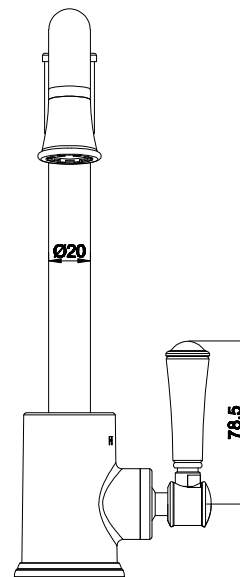

Posh Canterbury English Sink Mixer Tap Small Porcelain Handle Polished Brass Gold (4 Star)

9509432

SPECIFICATIONS	
Recommended Use	Residential;Commercial
Colour Finish	Brass Gold
Primary Material	DR Brass
Recommended Pressure Range	150 - 500 kPa as per AS3500
Max Continuous Working Temperature (deg C)	80
Min Continuous Working Temperature (deg C)	5
Hot Water Unit Suitability	Storage Tank;Continuous Flow
WARRANTY	
Residential & Commercial Use (Years)	25
Spare Parts & Labour (Years)	1
<i>Please refer to Posh Warranty Page for full Terms and Conditions</i>	