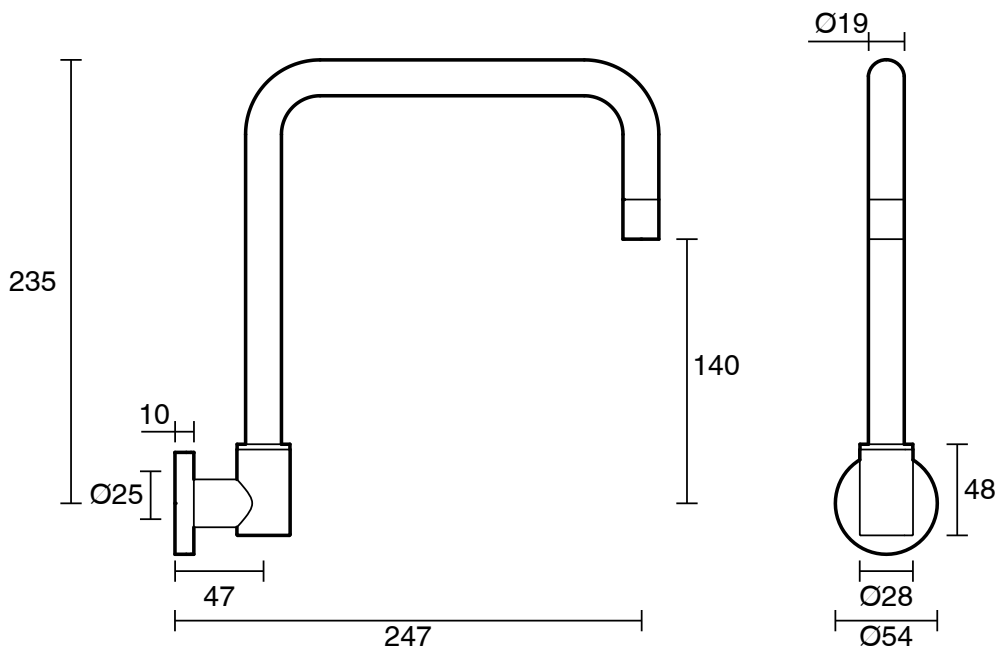

## Scala Wall Sink Swivel Outlet Square Chrome (3 Star) Lead Free

52685

SPECIFICATIONS	
Recommended Use	Residential;Commercial
Colour Finish	Polished Chrome
Primary Material	Lead Free Brass
Recommended Pressure Range	150 - 500 kPa as per AS3500
Max Continuous Working Temperature (deg C)	65
Min Continuous Working Temperature (deg C)	1
WARRANTY	
Residential Use (Years)	40
Commercial Use (Years)	10
<i>Please refer to Sussex Warranty page for full Terms and Conditions</i>	

Dimensions are nominal measurements only.