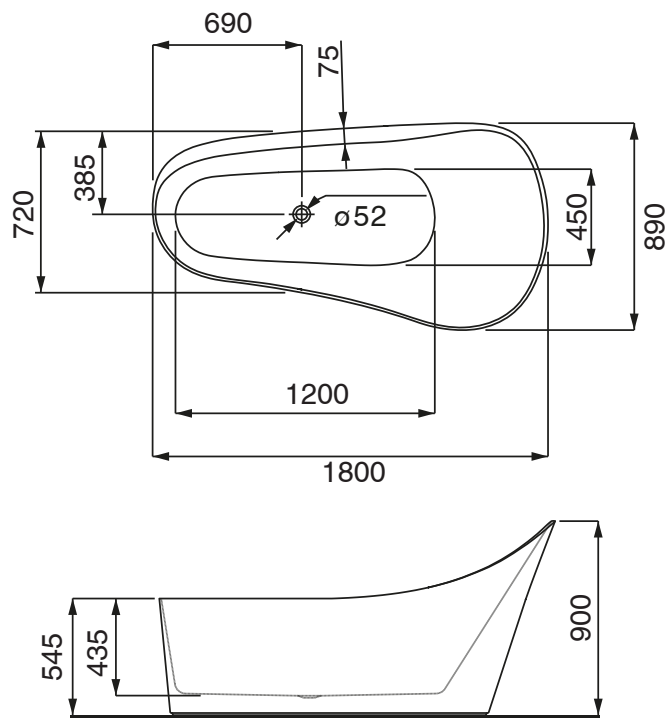

LAUFEN

LAUFEN Palomba Solid Surface Freestanding Bath with Overflow 1800mm Sentec White

9504464

SPECIFICATIONS

Recommended Use	Residential;Commercial
Bath Type	Freestanding
Primary Material	Solid Surface
Colour Finish	White
Capacity (L)	160
Weight (kg)	120
Mounting	Floor
Overflow Included	Yes
Plug & Waste Included	No

WARRANTY

Residential & Commercial Use (Years)	25
Spare Parts & Labour (Years)	1

Please refer to LAUFEN Warranty page for full Terms and Conditions

Dimensions are nominal measurements only.

CLEANING RECOMMENDATIONS:

We recommend the use of soapy water or approved cleaners. This product should not be cleaned with abrasive materials. Damage caused by any improper treatment is not covered by the product warranty. Refer to Warranty Conditions

Disclaimer: Products in this specification manual must by regulation be installed by licensed and registered trade people. The manufacturer/distributor reserves the right to vary specifications or delete models from their range without prior notification. Dimensions are nominal measurements only. Dimensions and set-outs listed are correct at time of publication however the manufacturer/distributor takes no responsibility for printing errors.

Published 24/04/2026

To see the complete LAUFEN range go to www.reece.com.au