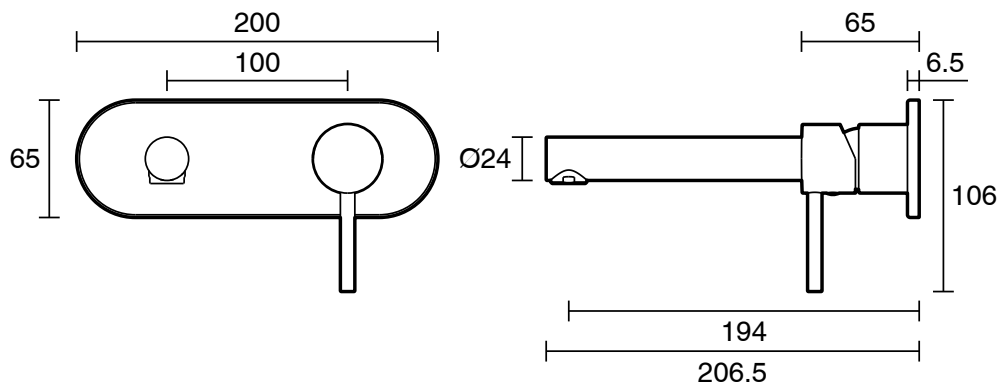

Mizu Drift Wall Basin/Bath Mixer Set Straight Spout Trimset Brushed Brass (6 Star) Lead Free

2267285

SPECIFICATIONS

Recommended Use	Residential;Commercial
Colour Finish	Brushed Brass
Primary Material	Lead Free Brass
Recommended Pressure Range	150 - 500 kPa as per AS3500
Max Continuous Working Temperature (deg C)	65
Min Continuous Working Temperature (deg C)	5

WARRANTY

Residential & Commercial Use (Years)	25
Spare Parts & Labour (Years)	1

Please refer to Mizu Warranty page for full Terms and Conditions

Dimensions are nominal measurements only.

CLEANING RECOMMENDATIONS:

We recommend the use of soapy water or approved cleaners. This product should not be cleaned with abrasive materials. Damage caused by any improper treatment is not covered by the product warranty. Refer to Warranty Conditions

Disclaimer: Products in this specification manual must by regulation be installed by licensed and registered trade people. The manufacturer/distributor reserves the right to vary specifications or delete models from their range without prior notification. Dimensions are nominal measurements only. Dimensions and set-outs listed are correct at time of publication however the manufacturer/distributor takes no responsibility for printing errors.

Published 01/04/2026