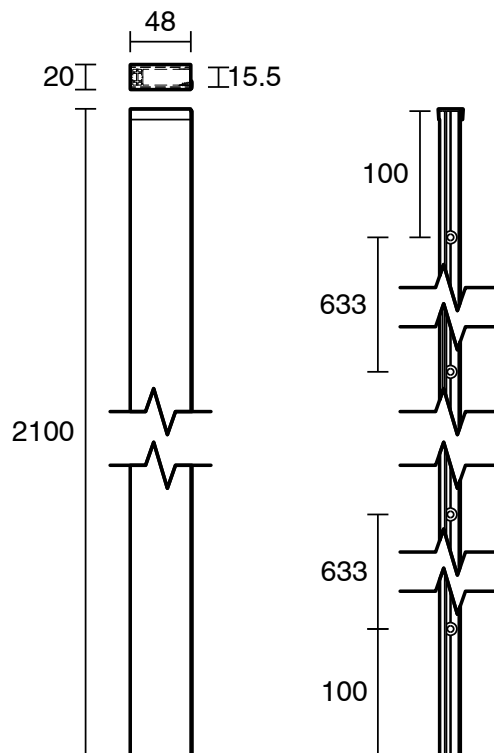

KADO

Kado Lux Frameless Shower Screen Wall Channel Chrome

1705955

SPECIFICATIONS

Recommended Use	Residential;Commercial
Colour Finish	Chrome
Primary Material	Aluminium
Mounting	Wall

WARRANTY

Residential & Commercial Use (Years)	25
Spare Parts & Labour (Years)	1

Please refer to Kado Warranty Page for full Terms and Conditions

Dimensions are nominal measurements only.

CLEANING RECOMMENDATIONS:

We recommend the use of soapy water or approved cleaners. This product should not be cleaned with abrasive materials. Damage caused by any improper treatment is not covered by the product warranty. Refer to Warranty Conditions

Disclaimer: Products in this specification manual must by regulation be installed by licensed and registered trade people. The manufacturer/distributor reserves the right to vary specifications or delete models from their range without prior notification. Dimensions are nominal measurements only. Dimensions and set-outs listed are correct at time of publication however the manufacturer/distributor takes no responsibility for printing errors.

Published 01/04/2026

To see the complete Kado range go to www.reece.com.au