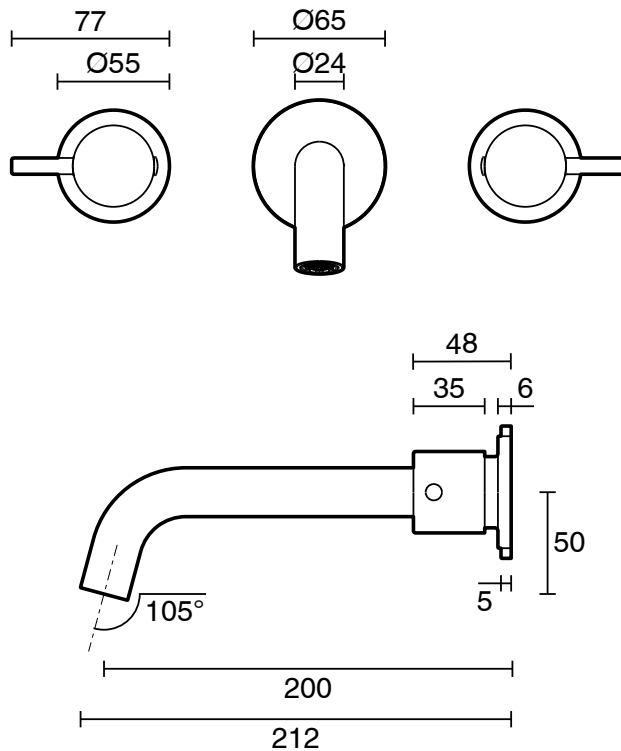

mizu

Mizu Drift Wall Basin / Bath Set with Curved Spout 200mm Chrome (6 Star) Lead Free

23212

SPECIFICATIONS	
Recommended Use	Residential;Commercial
Colour Finish	Polished Chrome
Primary Material	Lead Free Brass
Recommended Pressure Range	150 - 500 kPa as per AS3500
Max Continuous Working Temperature (deg C)	70
Min Continuous Working Temperature (deg C)	5
WARRANTY	
Residential & Commercial Use (Years)	25
Spare Parts & Labour (Years)	1
<i>Please refer to Mizu Warranty page for full Terms and Conditions</i>	

Disclaimer: Products in this specification manual must by regulation be installed by licensed and registered trade people. The manufacturer/distributor reserves the right to vary specifications or delete models from their range without prior notification. Dimensions are nominal measurements only. Dimensions and set-outs listed are correct at time of publication however the manufacturer/distributor takes no responsibility for printing errors.