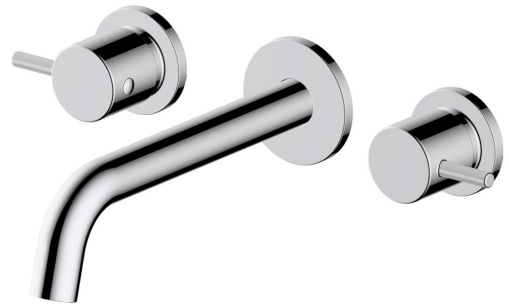

mizu

Mizu Drift Wall Basin / Bath Set with Curved Spout 200mm Chrome (6 Star) Lead Free

23212

SPECIFICATIONS	
Recommended Use	Residential;Commercial
Colour Finish	Polished Chrome
Primary Material	Lead Free Brass
Recommended Pressure Range	150 - 500 kPa as per AS3500
Max Continuous Working Temperature (deg C)	70
Min Continuous Working Temperature (deg C)	5
WARRANTY	
Residential & Commercial Use (Years)	25
Spare Parts & Labour (Years)	1
<i>Please refer to Mizu Warranty page for full Terms and Conditions</i>	