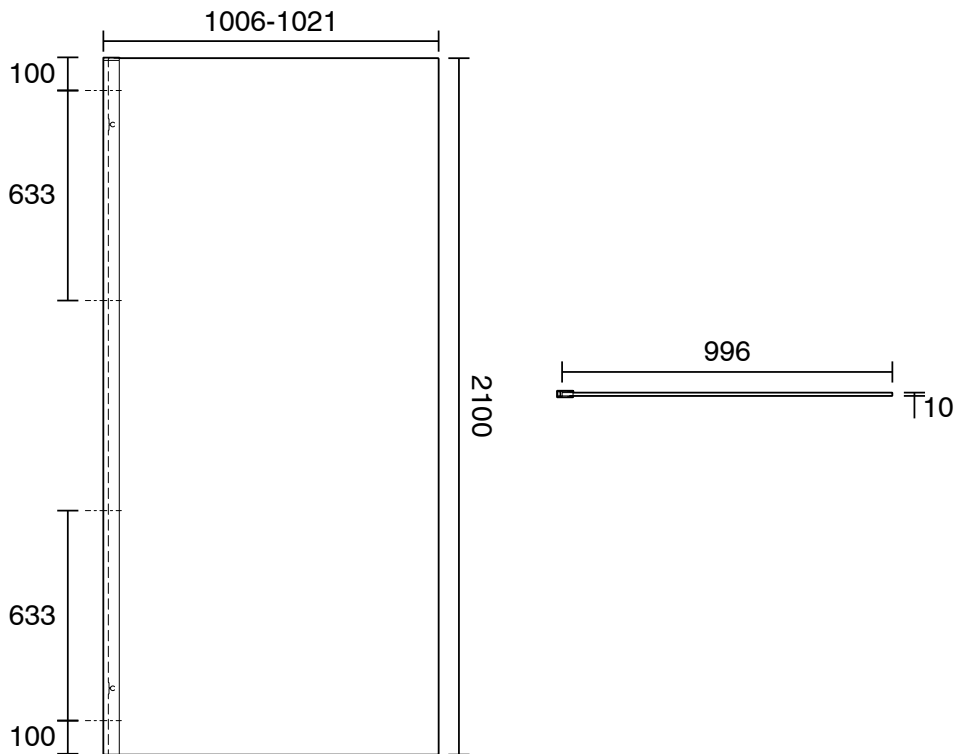

## Kado Lux Frameless Rectangular Panel with Wall Channel Clear Glass 1000mm Chrome

1710054

SPECIFICATIONS	
Recommended Use	Residential;Commercial
Colour Finish	Polished Chrome;Clear
Primary Material	Glass
Frame Configuration	Frameless
Screen Shape	Rectangular
Screen Appearance	Clear
Screen Fixing	Channel
Mounting	Wall
WARRANTY	
Residential & Commercial Use (Years)	7
Spare Parts & Labour (Years)	1
<i>Please refer to Kado Warranty Page for full Terms and Conditions</i>	

Dimensions are nominal measurements only.