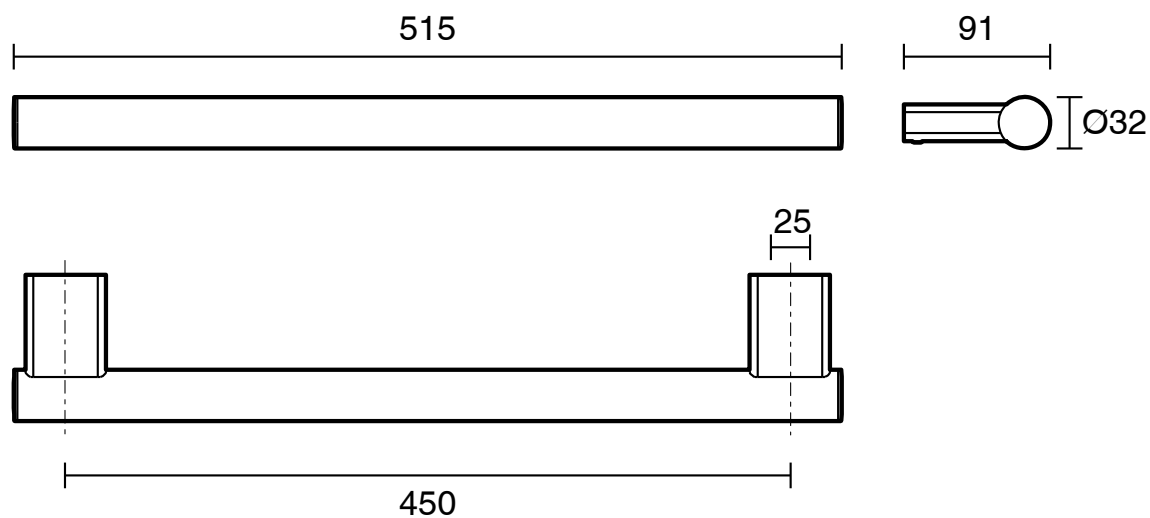

mizu

Mizu Drift Assisted Living Straight Grab Rail 450mm Chrome

2265142

SPECIFICATIONS

Recommended Use	Residential;Commercial
Colour Finish	Polished Chrome
Primary Material	DR Brass

WARRANTY

Residential & Commercial Use (Years)	25
Spare Parts & Labour (Years)	1

Please refer to Mizu Warranty page for full Terms and Conditions

Dimensions are nominal measurements only.

CLEANING RECOMMENDATIONS:

We recommend the use of soapy water or approved cleaners. This product should not be cleaned with abrasive materials. Damage caused by any improper treatment is not covered by the product warranty. Refer to Warranty Conditions

Disclaimer: Products in this specification manual must by regulation be installed by licensed and registered trade people. The manufacturer/distributor reserves the right to vary specifications or delete models from their range without prior notification. Dimensions are nominal measurements only. Dimensions and set-outs listed are correct at time of publication however the manufacturer/distributor takes no responsibility for printing errors.

Published 01/04/2026

To see the complete Mizu range go to www.reece.com.au