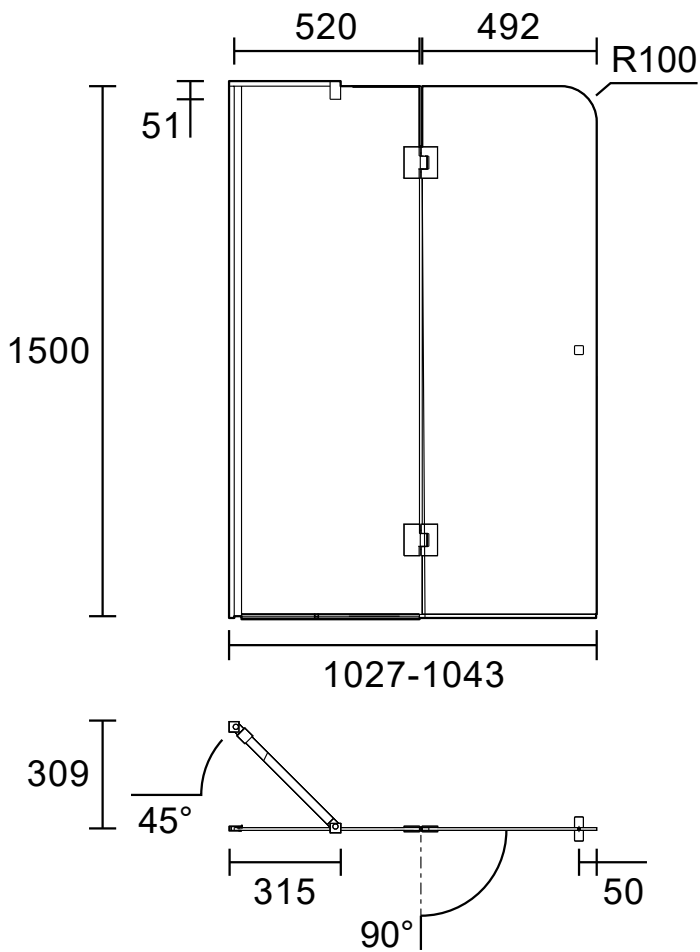

Domaine Fixed & Swing Double Shower Bath Panel

SPECIFICATIONS

Recommended Use	Residential;Commercial
Material	8mm Safety Glass
Colour	Chrome
Weight	29 kg
EZI Clean	2 Sides

WARRANTY

Residential & Commercial Use (Years)	7
Spare Parts & Labour (Years)	1

Terms: Must be installed on an inset bath with a tile bead

Please refer to Posh Warranty Page for full Terms and Conditions

Dimensions are nominal measurements only.

Disclaimer: Products in this specification manual must by regulation be installed by licensed and registered trade people. The manufacturer/distributor reserves the right to vary specifications or delete models from their range without prior notification. Dimensions are nominal measurements only. Dimensions and set-outs listed are correct at time of publication however the manufacturer/distributor takes no responsibility for printing errors.