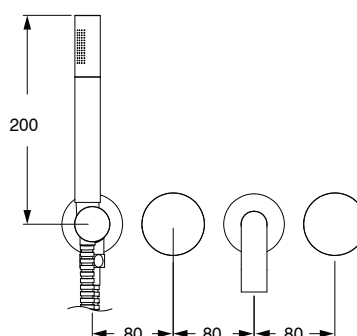

SUSSEX

Sussex Pure Progressive Bath Mixer Tap System 250mm with Handshower Right Hand and Diamond Textured Handles Chrome (3 Star)

2224726

SPECIFICATIONS

Recommended Use	Residential;Commercial
Colour Finish	Polished Chrome
Primary Material	DR Brass
Recommended Pressure Range	150 - 500 kPa as per AS3500
Max Continuous Working Temperature (deg C)	65
Min Continuous Working Temperature (deg C)	1

WARRANTY

Residential Use (Years)	40
Commercial Use (Years)	10

Please refer to Sussex Warranty page for full Terms and Conditions