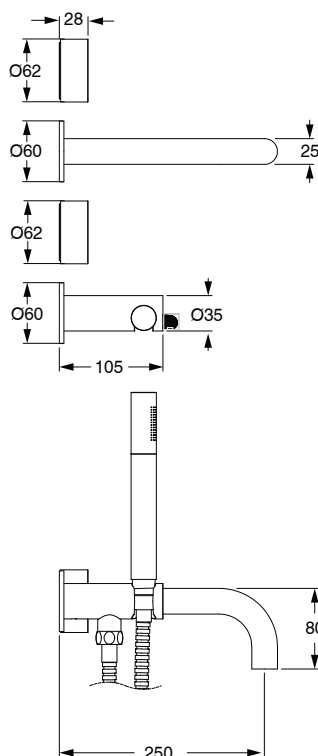

SUSSEX

Sussex Pure Progressive Bath Mixer Tap System 250mm with Handshower Right Hand and Diamond Textured Handles Chrome (3 Star)

2224726

SPECIFICATIONS

Recommended Use	Residential;Commercial
Colour Finish	Polished Chrome
Primary Material	DR Brass
Recommended Pressure Range	150 - 500 kPa as per AS3500
Max Continuous Working Temperature (deg C)	65
Min Continuous Working Temperature (deg C)	1

WARRANTY

Residential Use (Years)	40
Commercial Use (Years)	10

Please refer to Sussex Warranty page for full Terms and Conditions