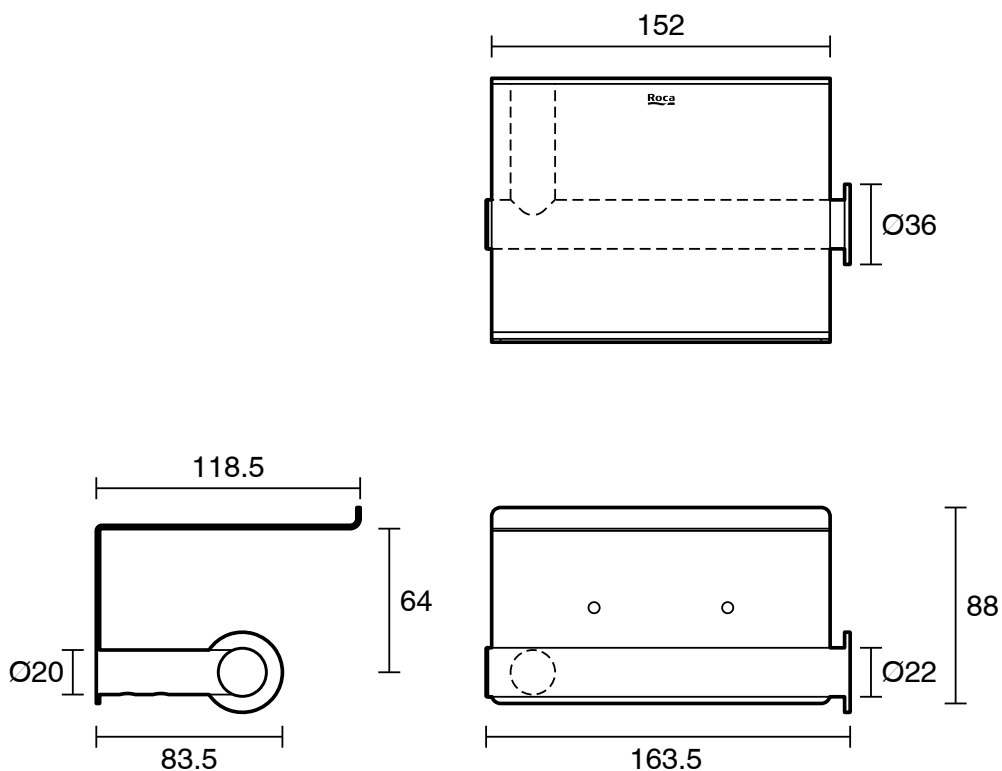

Roca Ona Toilet Roll Holder with Cover Matte Black

15063

SPECIFICATIONS	
Recommended Use	Residential;Commercial
Colour Finish	Matte Black
Primary Material	Brass
WARRANTY	
Residential & Commercial Use (Years)	25
Parts Replacement Only (Years)	1
<i>Please refer to Roca Warranty page for full Terms and Conditions</i>	

Disclaimer: Products in this specification manual must by regulation be installed by licensed and registered trade people. The manufacturer/distributor reserves the right to vary specifications or delete models from their range without prior notification. Dimensions are nominal measurements only. Dimensions and set-outs listed are correct at time of publication however the manufacturer/distributor takes no responsibility for printing errors.