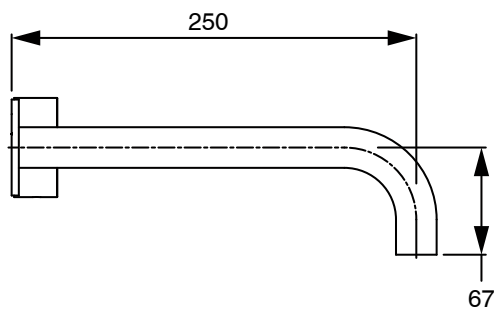

SUSSEX

Sussex Pure Progressive Wall Basin Mixer System 250mm with Linear Textured Handles PVD Matte Black (3 Star) Lead Free 50557

SPECIFICATIONS	
Recommended Use	Residential;Commercial
Colour Finish	Matte Black
Primary Material	Lead Free Brass
Recommended Pressure Range	150 - 500 kPa as per AS3500
Max Continuous Working Temperature (deg C)	65
Min Continuous Working Temperature (deg C)	1
WARRANTY	
Residential Use (Years)	40
Commercial Use (Years)	10
<i>Please refer to Sussex Warranty page for full Terms and Conditions</i>	