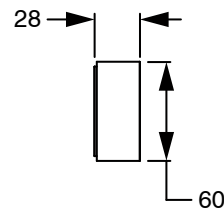

SUSSEX

Sussex Pure Progressive Wall Basin Mixer System 250mm with Linear Textured Handles PVD Matte Black (3 Star) Lead Free 50557

SPECIFICATIONS	
Recommended Use	Residential;Commercial
Colour Finish	Matte Black
Primary Material	Lead Free Brass
Recommended Pressure Range	150 - 500 kPa as per AS3500
Max Continuous Working Temperature (deg C)	65
Min Continuous Working Temperature (deg C)	1
WARRANTY	
Residential Use (Years)	40
Commercial Use (Years)	10
<i>Please refer to Sussex Warranty page for full Terms and Conditions</i>	