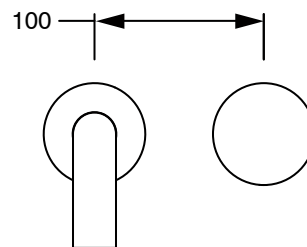

SUSSEX

Sussex Pure Progressive Wall Basin Mixer System 250mm with Linear Textured Handles PVD Matte Black (3 Star) Lead Free 50557

SPECIFICATIONS	
Recommended Use	Residential;Commercial
Colour Finish	Matte Black
Primary Material	Lead Free Brass
Recommended Pressure Range	150 - 500 kPa as per AS3500
Max Continuous Working Temperature (deg C)	65
Min Continuous Working Temperature (deg C)	1
WARRANTY	
Residential Use (Years)	40
Commercial Use (Years)	10
<i>Please refer to Sussex Warranty page for full Terms and Conditions</i>	