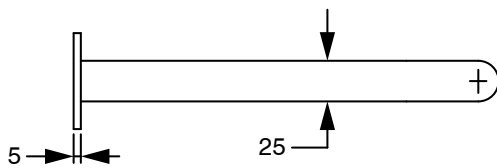

SUSSEX

Sussex Pure Progressive Wall Basin Mixer System 250mm with Linear Textured Handles PVD Matte Black (3 Star) Lead Free 50557

SPECIFICATIONS	
Recommended Use	Residential;Commercial
Colour Finish	Matte Black
Primary Material	Lead Free Brass
Recommended Pressure Range	150 - 500 kPa as per AS3500
Max Continuous Working Temperature (deg C)	65
Min Continuous Working Temperature (deg C)	1
WARRANTY	
Residential Use (Years)	40
Commercial Use (Years)	10
<i>Please refer to Sussex Warranty page for full Terms and Conditions</i>	