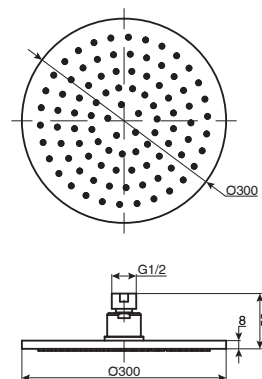

mizu

Mizu Drift Gooseneck Shower Set 300mm Chrome (3 Star)

9505993

SPECIFICATIONS

Recommended Use	Residential;Commercial
Colour Finish	Polished Chrome
Primary Material	Brass
Recommended Pressure Range	150 - 500 kPa as per AS3500
Max Continuous Working Temperature (deg C)	60
Min Continuous Working Temperature (deg C)	5

WARRANTY

Residential & Commercial Use (Years)	25
Spare Parts & Labour (Years)	1

Please refer to Mizu Warranty page for full Terms and Conditions

Dimensions are nominal measurements only.

CLEANING RECOMMENDATIONS:

We recommend the use of soapy water or approved cleaners. This product should not be cleaned with abrasive materials. Damage caused by any improper treatment is not covered by the product warranty. Refer to Warranty Conditions

Disclaimer: Products in this specification manual must by regulation be installed by licensed and registered trade people. The manufacturer/distributor reserves the right to vary specifications or delete models from their range without prior notification. Dimensions are nominal measurements only. Dimensions and set-outs listed are correct at time of publication however the manufacturer/distributor takes no responsibility for printing errors.

Published 01/04/2026

To see the complete Mizu range go to www.reece.com.au