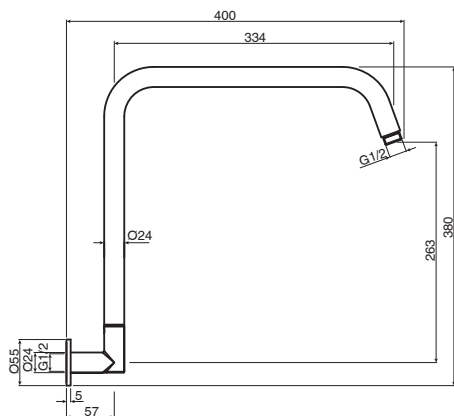

mizu

Mizu Drift Gooseneck Shower Set 300mm Chrome (3 Star)

9505993

SPECIFICATIONS

Recommended Use	Residential;Commercial
Colour Finish	Polished Chrome
Primary Material	Brass
Recommended Pressure Range	150 - 500 kPa as per AS3500
Max Continuous Working Temperature (deg C)	60
Min Continuous Working Temperature (deg C)	5

WARRANTY

Residential & Commercial Use (Years)	25
Spare Parts & Labour (Years)	1

Please refer to Mizu Warranty page for full Terms and Conditions

Dimensions are nominal measurements only.

CLEANING RECOMMENDATIONS:

We recommend the use of soapy water or approved cleaners. This product should not be cleaned with abrasive materials. Damage caused by any improper treatment is not covered by the product warranty. Refer to Warranty Conditions

Disclaimer: Products in this specification manual must by regulation be installed by licensed and registered trade people. The manufacturer/distributor reserves the right to vary specifications or delete models from their range without prior notification. Dimensions are nominal measurements only. Dimensions and set-outs listed are correct at time of publication however the manufacturer/distributor takes no responsibility for printing errors.

Published 01/04/2026

To see the complete Mizu range go to www.reece.com.au