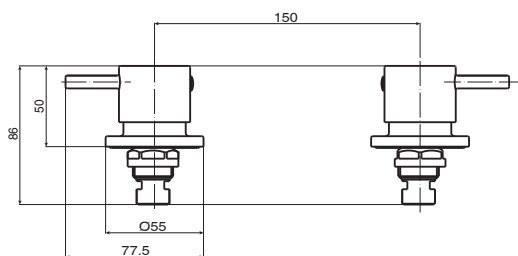

mizu

Mizu Drift Gooseneck Shower Set 300mm Chrome (3 Star)

9505993

SPECIFICATIONS

Recommended Use	Residential;Commercial
Colour Finish	Polished Chrome
Primary Material	Brass
Recommended Pressure Range	150 - 500 kPa as per AS3500
Max Continuous Working Temperature (deg C)	60
Min Continuous Working Temperature (deg C)	5

WARRANTY

Residential & Commercial Use (Years)	25
Spare Parts & Labour (Years)	1

Please refer to Mizu Warranty page for full Terms and Conditions

Dimensions are nominal measurements only.

CLEANING RECOMMENDATIONS:

We recommend the use of soapy water or approved cleaners. This product should not be cleaned with abrasive materials. Damage caused by any improper treatment is not covered by the product warranty. Refer to Warranty Conditions

Disclaimer: Products in this specification manual must by regulation be installed by licensed and registered trade people. The manufacturer/distributor reserves the right to vary specifications or delete models from their range without prior notification. Dimensions are nominal measurements only. Dimensions and set-outs listed are correct at time of publication however the manufacturer/distributor takes no responsibility for printing errors.

Published 01/04/2026

To see the complete Mizu range go to www.reece.com.au