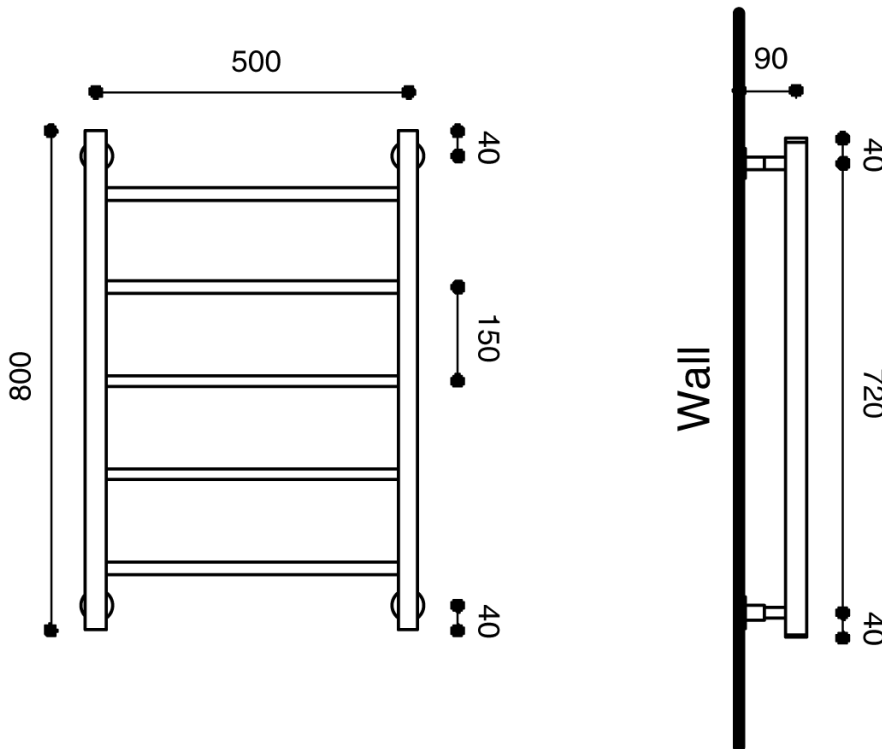

HYDROTHERM
TOWEL RAILS

Hydrotherm Pure Heated Towel Rail 500 x 800mm Matte Black

2299545

SPECIFICATIONS

Recommended Use	Residential;Commercial
Colour Finish	Matte Black
Primary Material	Copper
Mounting	Wall
Electrical Connection Type	Plug-In;Hardwired
Heating Method	Water Filled
Power Supply (V)	230V AC
IP Rating	IPX3

WARRANTY

Residential & Commercial Use (Years)	10
Spare Parts & Labour (Years)	1

Please refer to Hydrotherm Warranty page for full Terms and Conditions

Dimensions are nominal measurements only.

CLEANING RECOMMENDATIONS:

We recommend the use of soapy water or approved cleaners. This product should not be cleaned with abrasive materials. Damage caused by any improper treatment is not covered by the product warranty. Refer to Warranty Conditions

Disclaimer: Products in this specification manual must by regulation be installed by licensed and registered trade people. The manufacturer/distributor reserves the right to vary specifications or delete models from their range without prior notification. Dimensions are nominal measurements only. Dimensions and set-outs listed are correct at time of publication however the manufacturer/distributor takes no responsibility for printing errors.

Published 01/04/2026

To see the complete Hydrotherm range go to www.reece.com.au