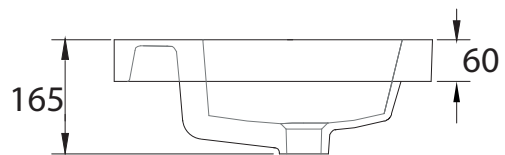

## Posh Solus Semi Inset Basin 1 Taphole 540mm x 460mm

### SPECIFICATIONS

Recommended Use	Residential;Commercial
Material	Vitreous China
Colour	White
Bowl Capacity	4.6 Litres
Weight	16 kg
Fixing	Waterproof Sealant (not supplied)
Taphole Configuration	1 Taphole
Overflow Configuration	Overflow
Waste Size	32x40mm
Plug & Waste	Sold Separately
Tapware	Sold Separately

### WARRANTY

Residential & Commercial Use (Years)	25
Spare Parts & Labour (Years)	1
<i>Please refer to Posh Warranty Page for full Terms and Conditions</i>	

Reece Code: 9505386

Dimensions are nominal measurements only.