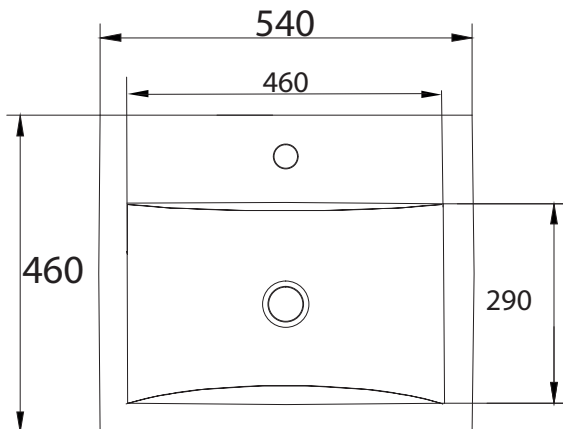

Dimensions are nominal measurements only.

Disclaimer: Products in this specification manual must by regulation be installed by licensed and registered trade people. The manufacturer/distributor reserves the right to vary specifications or delete models from their range without prior notification. Dimensions are nominal measurements only. Dimensions and set-outs listed are correct at time of publication however the manufacturer/distributor takes no responsibility for printing errors.

Published 01/04/2026

To see the complete Posh range go to
www.reece.com.au/bathrooms