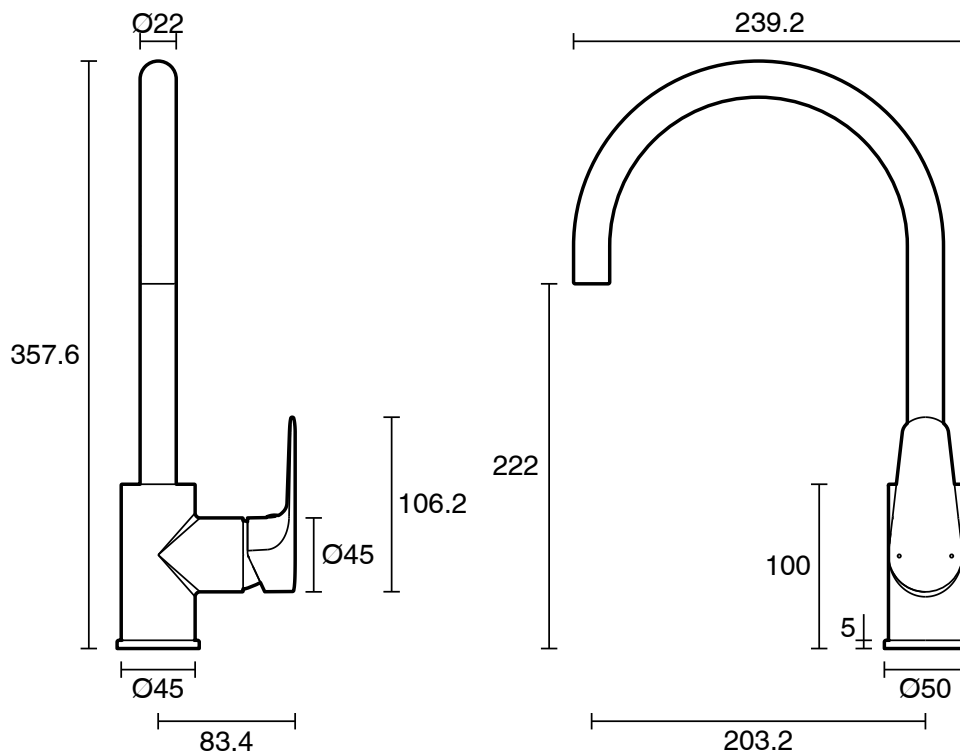

Posh Solus Gooseneck Sink Mixer Tap Brushed Nickel (5 Star) Lead Free

2267350

SPECIFICATIONS

Recommended Use	Residential;Commercial
Colour Finish	Brushed Nickel
Primary Material	Lead Free Brass
Recommended Pressure Range	150 - 500 kPa as per AS3500
Max Continuous Working Temperature (deg C)	65
Min Continuous Working Temperature (deg C)	5
Hot Water Unit Suitability	Continuous Flow;Storage Tank

WARRANTY

Residential & Commercial Use (Years)	25
Spare Parts & Labour (Years)	1

Please refer to Posh Warranty Page for full Terms and Conditions

Dimensions are nominal measurements only.

CLEANING RECOMMENDATIONS:

We recommend the use of soapy water or approved cleaners. This product should not be cleaned with abrasive materials. Damage caused by any improper treatment is not covered by the product warranty. Refer to Warranty Conditions

Disclaimer: Products in this specification manual must by regulation be installed by licensed and registered trade people. The manufacturer/distributor reserves the right to vary specifications or delete models from their range without prior notification. Dimensions are nominal measurements only. Dimensions and set-outs listed are correct at time of publication however the manufacturer/distributor takes no responsibility for printing errors.

Published 01/04/2026

To see the complete Posh range go to www.reece.com.au