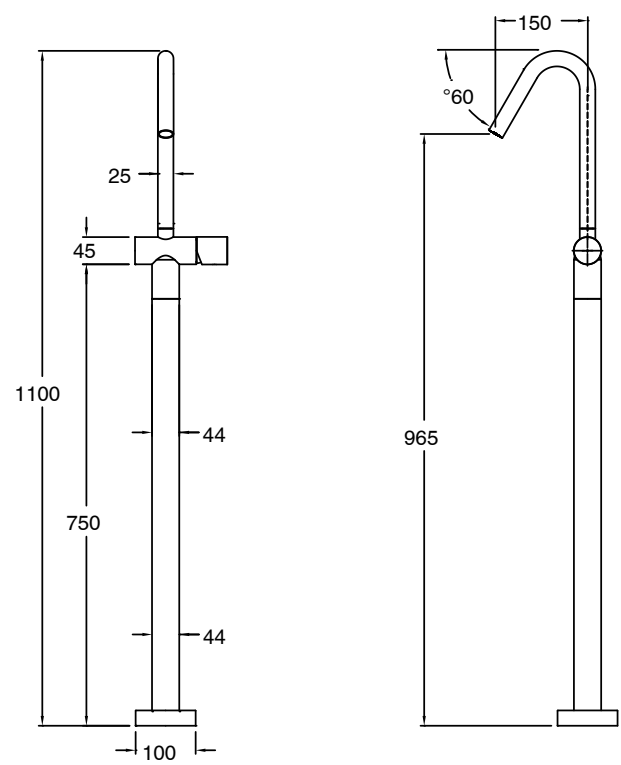

SUSSEX

Sussex Pure Floor Mounted Bath Mixer Tap Trimset PVD Brushed Bronze

9511125

SPECIFICATIONS

Recommended Use	Residential;Commercial
Colour Finish	Brushed Bronze
Primary Material	DR Brass
Recommended Pressure Range	150 - 500 kPa as per AS3500
Max Continuous Working Temperature (deg C)	65
Min Continuous Working Temperature (deg C)	1

WARRANTY

Residential Use (Years)	40
Commercial Use (Years)	10

Please refer to Sussex Warranty page for full Terms and Conditions

Dimensions are nominal measurements only.

CLEANING RECOMMENDATIONS:

We recommend the use of soapy water or approved cleaners. This product should not be cleaned with abrasive materials. Damage caused by any improper treatment is not covered by the product warranty. Refer to Warranty Conditions

Disclaimer: Products in this specification manual must by regulation be installed by licensed and registered trade people. The manufacturer/distributor reserves the right to vary specifications or delete models from their range without prior notification. Dimensions are nominal measurements only. Dimensions and set-outs listed are correct at time of publication however the manufacturer/distributor takes no responsibility for printing errors.

Published 21/04/2026

To see the complete Sussex range go to www.reece.com.au