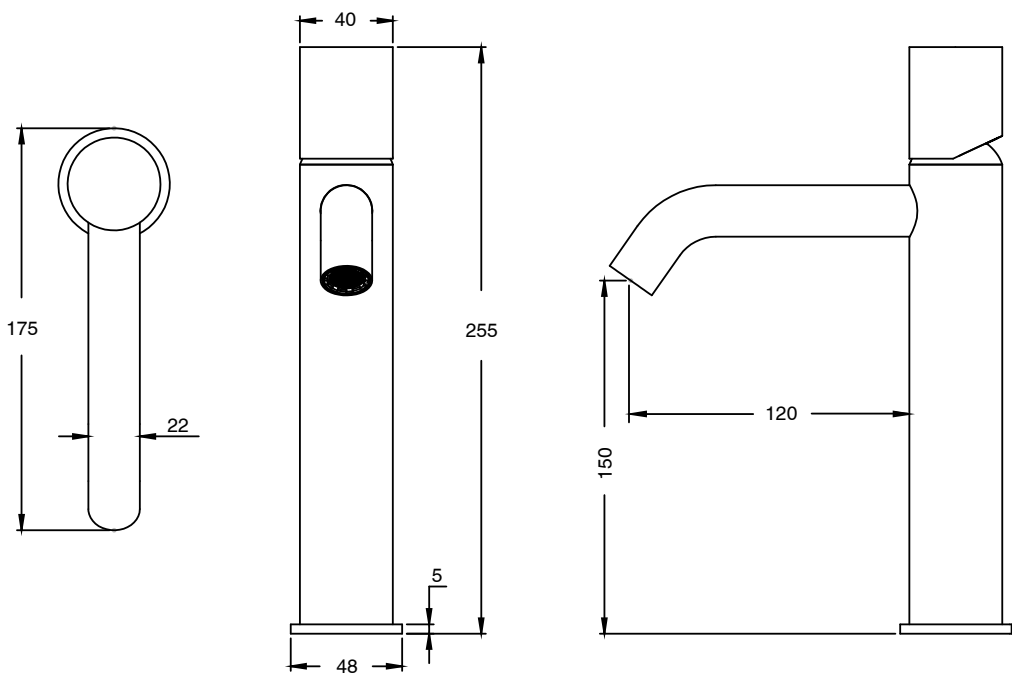

SUSSEX

Sussex Pure Medium Height Basin Mixer Curved with Diamond Textured Handles
PVD Brushed Gunmetal (5 Star) Lead Free
49950

SPECIFICATIONS	
Recommended Use	Residential;Commercial
Colour Finish	Brushed Gunmetal
Primary Material	Lead Free Brass
Recommended Pressure Range	150 - 500 kPa as per AS3500
Max Continuous Working Temperature (deg C)	65
Min Continuous Working Temperature (deg C)	1
WARRANTY	
Residential Use (Years)	40
Commercial Use (Years)	10
<i>Please refer to Sussex Warranty page for full Terms and Conditions</i>	

Disclaimer: Products in this specification manual must by regulation be installed by licensed and registered trade people. The manufacturer/distributor reserves the right to vary specifications or delete models from their range without prior notification. Dimensions are nominal measurements only. Dimensions and set-outs listed are correct at time of publication however the manufacturer/distributor takes no responsibility for printing errors.