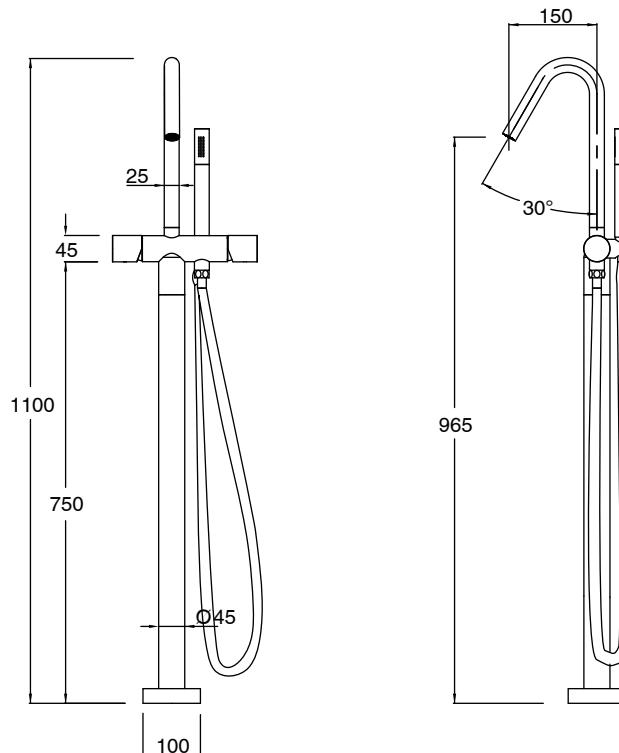

SUSSEX

Sussex Pure Floor Mounted Bath Mixer Tap with Handshower Kit Matte Black (3 Star)

2264037

SPECIFICATIONS	
Recommended Use	Residential;Commercial
Colour Finish	Matte Black
Primary Material	DR Brass
Recommended Pressure Range	150 - 500 kPa as per AS3500
Max Continuous Working Temperature (deg C)	65
Min Continuous Working Temperature (deg C)	1
WARRANTY	
Residential Use (Years)	40
Commercial Use (Years)	10
<i>Please refer to Sussex Warranty page for full Terms and Conditions</i>	

Disclaimer: Products in this specification manual must by regulation be installed by licensed and registered trade people. The manufacturer/distributor reserves the right to vary specifications or delete models from their range without prior notification. Dimensions are nominal measurements only. Dimensions and set-outs listed are correct at time of publication however the manufacturer/distributor takes no responsibility for printing errors.