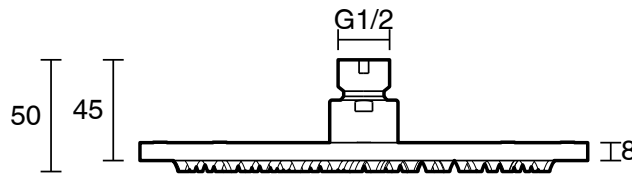

mizu

Mizu Drift Brass Overhead Shower 200mm Brushed Nickel (3 Star)

9508186

SPECIFICATIONS

Recommended Use	Residential;Commercial
Colour Finish	Brushed Nickel
Primary Material	DR Brass
Recommended Pressure Range	150 - 500 kPa as per AS3500
Max Continuous Working Temperature (deg C)	60
Min Continuous Working Temperature (deg C)	5

WARRANTY

Residential & Commercial Use (Years)	25
Spare Parts & Labour (Years)	1

Please refer to Mizu Warranty page for full Terms and Conditions

Dimensions are nominal measurements only.

CLEANING RECOMMENDATIONS:

We recommend the use of soapy water or approved cleaners. This product should not be cleaned with abrasive materials. Damage caused by any improper treatment is not covered by the product warranty. Refer to Warranty Conditions

Disclaimer: Products in this specification manual must by regulation be installed by licensed and registered trade people. The manufacturer/distributor reserves the right to vary specifications or delete models from their range without prior notification. Dimensions are nominal measurements only. Dimensions and set-outs listed are correct at time of publication however the manufacturer/distributor takes no responsibility for printing errors.

Published 01/04/2026

To see the complete Mizu range go to www.reece.com.au