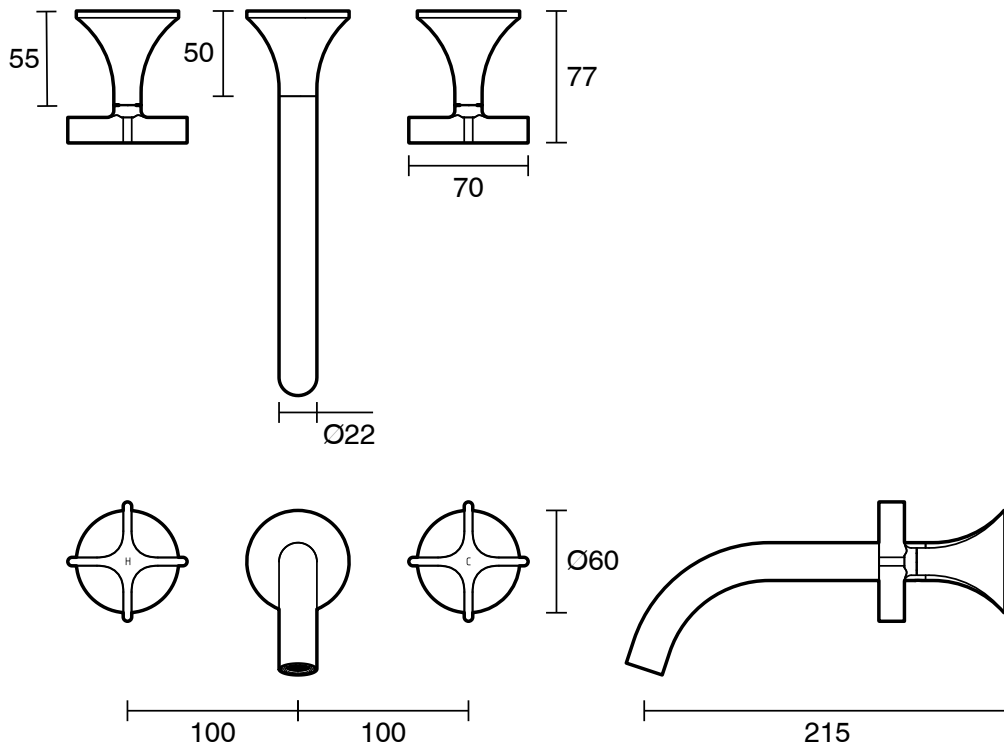

SUSSEX

Sussex Oria Cross Wall Bath Set 215mm PVD Brushed Nickel Lead Free

50969

SPECIFICATIONS	
Recommended Use	Residential;Commercial
Colour Finish	Brushed Nickel
Primary Material	Lead Free Brass
Recommended Pressure Range	150 - 500 kPa as per AS3500
Max Continuous Working Temperature (deg C)	65
Min Continuous Working Temperature (deg C)	1
WARRANTY	
Residential Use (Years)	40
Commercial Use (Years)	10
<i>Please refer to Sussex Warranty page for full Terms and Conditions</i>	