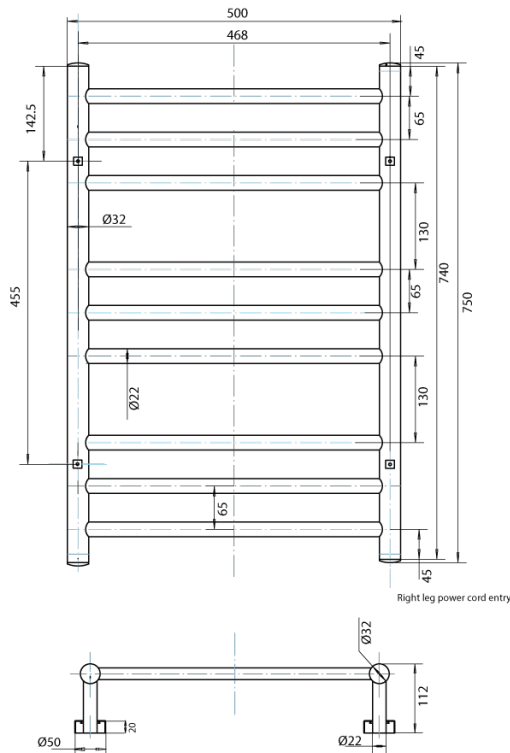

Posh Domaine Heated Towel Rail 500 x 750mm Polished Stainless Steel

9508099

SPECIFICATIONS

Recommended Use	Residential;Commercial
Colour Finish	Polished Stainless Steel
Primary Material	Stainless Steel 304
Mounting	Wall
Electrical Connection Type	Plug-In;Hardwired
Heating Method	Dry Element
Power Supply (V)	230V AC
IP Rating	IP45

WARRANTY

Residential & Commercial Use (Years)	10
Spare Parts & Labour (Years)	1

Please refer to Posh Warranty Page for full Terms and Conditions

Dimensions are nominal measurements only.

CLEANING RECOMMENDATIONS:

We recommend the use of soapy water or approved cleaners. This product should not be cleaned with abrasive materials. Damage caused by any improper treatment is not covered by the product warranty. Refer to Warranty Conditions

Disclaimer: Products in this specification manual must by regulation be installed by licensed and registered trade people. The manufacturer/distributor reserves the right to vary specifications or delete models from their range without prior notification. Dimensions are nominal measurements only. Dimensions and set-outs listed are correct at time of publication however the manufacturer/distributor takes no responsibility for printing errors.

Published 01/04/2026

To see the complete Posh range go to
www.reece.com.au