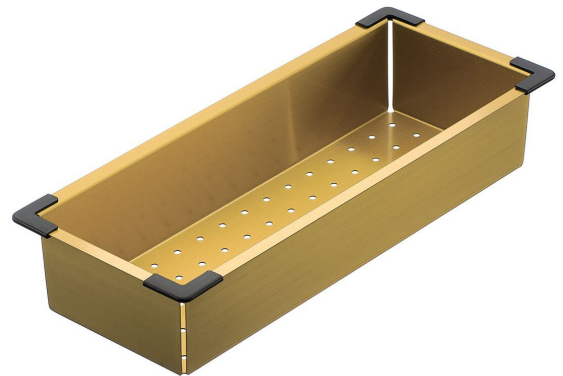

### Memo Universal Colander (Suits Bowls with 400mm Depth) Brass

2404013

| SPECIFICATIONS  |                        |
|---|------------------------|
| Recommended Use   | Residential;Commercial |
| Colour Finish   | Brass                  |
| Primary Material  | Stainless Steel        |
| WARRANTY  |                        |
| Spare Parts & Labour (Years)  | 1                      |
| Parts Replacement Only (Years)  | 1                      |
| <i>Please refer to Memo Warranty Page for full Terms and Conditions</i> |                        |

Dimensions are nominal measurements only.