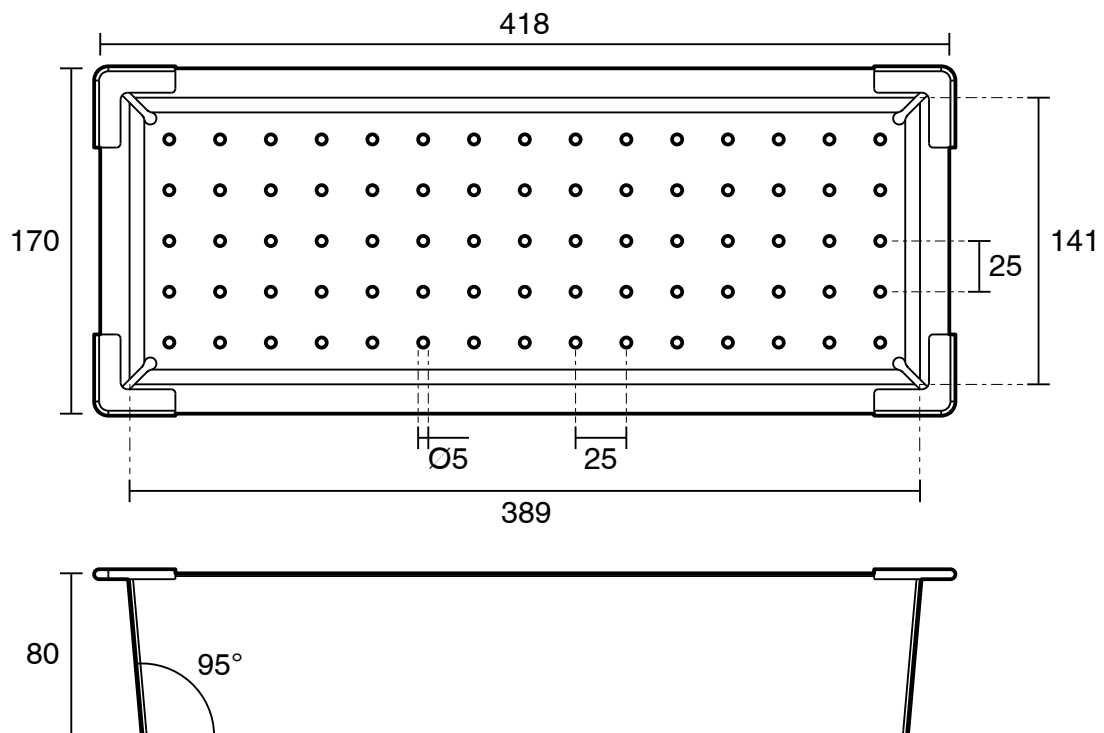

### Memo Universal Colander (Suits Bowls with 400mm Depth) Brass

2404013

| SPECIFICATIONS  |                        |
|---|------------------------|
| Recommended Use   | Residential;Commercial |
| Colour Finish   | Brass                  |
| Primary Material  | Stainless Steel        |
| WARRANTY  |                        |
| Spare Parts & Labour (Years)  | 1                      |
| Parts Replacement Only (Years)  | 1                      |
| <i>Please refer to Memo Warranty Page for full Terms and Conditions</i> |                        |

Dimensions are nominal measurements only.