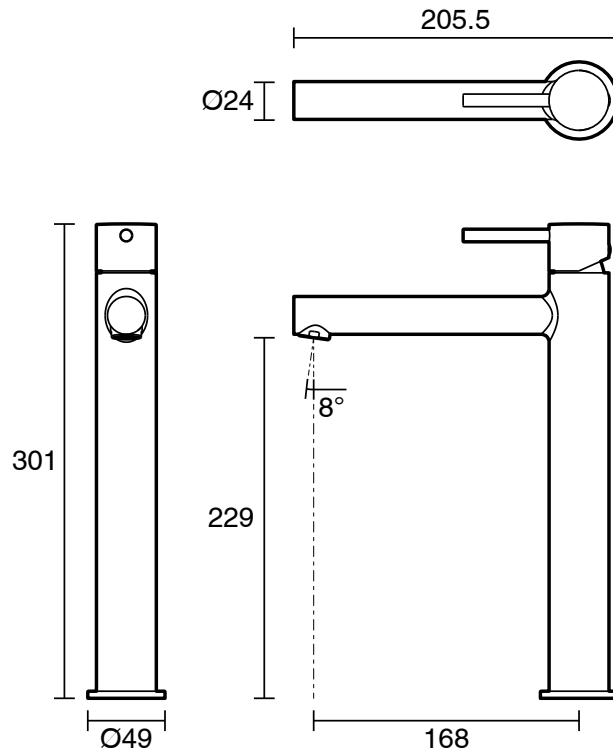

mizu

Mizu Drift Extended Basin Mixer Tap Straight Spout Brushed Gunmetal (6 Star) Lead Free

2267259

SPECIFICATIONS	
Recommended Use	Residential;Commercial
Colour Finish	Brushed Gunmetal
Primary Material	Lead Free Brass
Recommended Pressure Range	150 - 500 kPa as per AS3500
Max Continuous Working Temperature (deg C)	65
Min Continuous Working Temperature (deg C)	5
WARRANTY	
Residential & Commercial Use (Years)	25
Spare Parts & Labour (Years)	1
<i>Please refer to Mizu Warranty page for full Terms and Conditions</i>	

Disclaimer: Products in this specification manual must by regulation be installed by licensed and registered trade people. The manufacturer/distributor reserves the right to vary specifications or delete models from their range without prior notification. Dimensions are nominal measurements only. Dimensions and set-outs listed are correct at time of publication however the manufacturer/distributor takes no responsibility for printing errors.