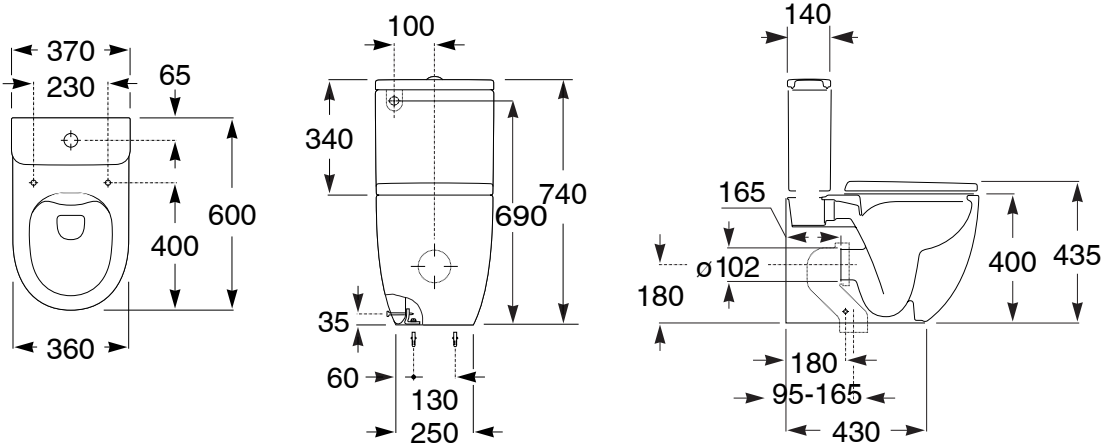

Roca Meridian Rimless Close Coupled Back to Wall Back Inlet Toilet Suite Soft Close Quick Release Seat (4 Star)

9508772

SPECIFICATIONS

Recommended Use	Residential;Commercial
Rim Configuration	Rimless
Pan Outlet Type	P Trap;S Trap
Pan Material	Vitreous China
Pan Weight (kg)	29
Toilet Seat Type	Soft Close;Quick Release
Toilet Seat Material	Urea

WARRANTY

Residential & Commercial Use (Years)	25
Spare Parts & Labour (Years)	1

Please refer to Roca Warranty page for full Terms and Conditions