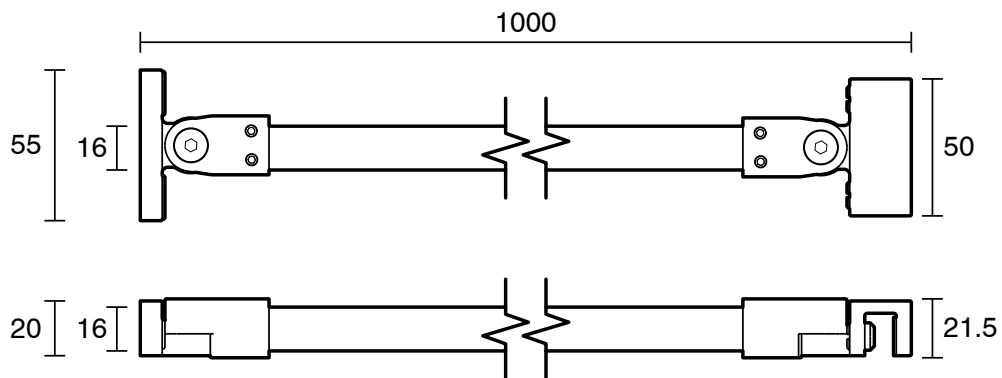

KADO

Kado Lux Shower Screen Support Bar 1000mm Chrome

1705970

SPECIFICATIONS

Recommended Use	Residential;Commercial
Colour Finish	Chrome
Primary Material	Stainless Steel
Mounting	Wall;Product Surface

WARRANTY

Residential & Commercial Use (Years)	25
Spare Parts & Labour (Years)	1

Please refer to Kado Warranty Page for full Terms and Conditions

Dimensions are nominal measurements only.

CLEANING RECOMMENDATIONS:

We recommend the use of soapy water or approved cleaners. This product should not be cleaned with abrasive materials. Damage caused by any improper treatment is not covered by the product warranty. Refer to Warranty Conditions

Disclaimer: Products in this specification manual must by regulation be installed by licensed and registered trade people. The manufacturer/distributor reserves the right to vary specifications or delete models from their range without prior notification. Dimensions are nominal measurements only. Dimensions and set-outs listed are correct at time of publication however the manufacturer/distributor takes no responsibility for printing errors.

Published 01/04/2026

To see the complete Kado range go to www.reece.com.au